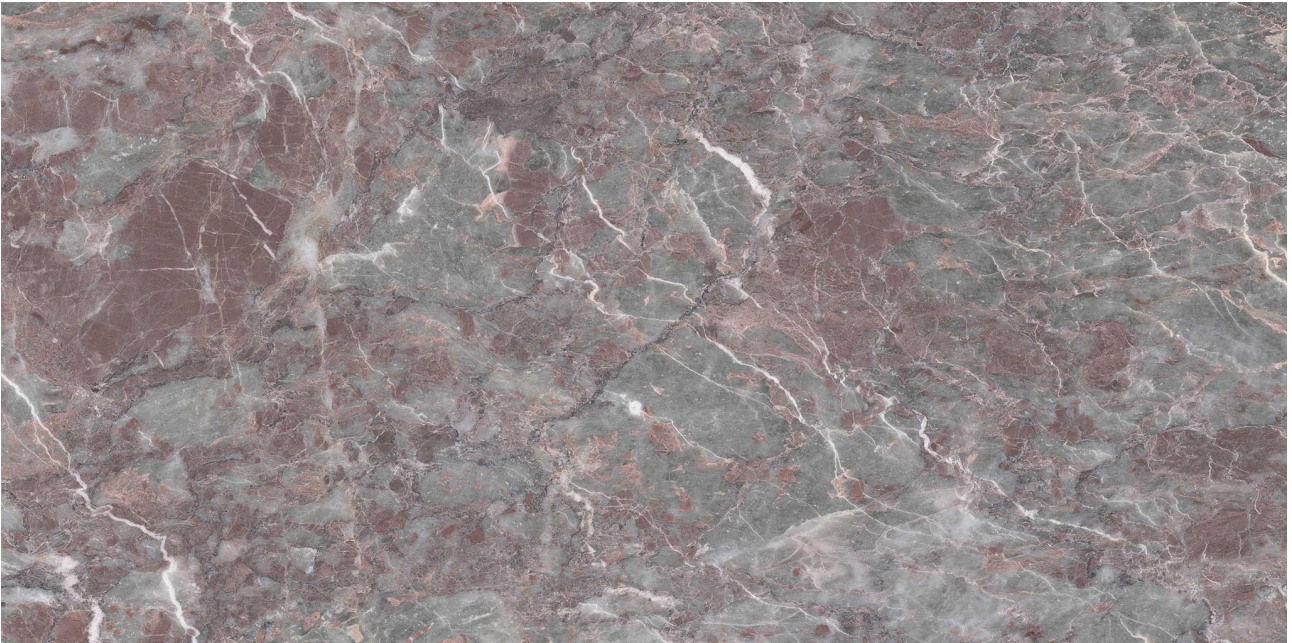

GRAMERCY

KITCHEN AND BATH

PRODUCT

SERENO BURGUNDY 12X24

Stone | 12"x24" | Marble

ROOM SCENES

TECHNICAL DATA

CODE: AS5000-06210
NAME: Sereno Burgundy 12x24
SERIES: Sereno Burgundy
SIZE: 12"x24"
FINISH: Honed
EDGE: Straight Edge
FAMILY: Stone
SUITABLE FOR: Indoor|Shower
TYPOLOGY: Marble
TYPE OF PIECE: Field Tile
USE: Floor and Wall