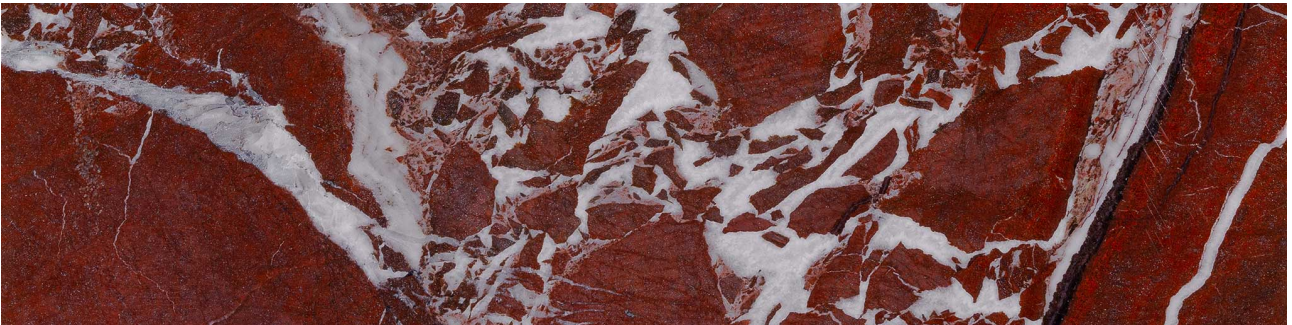

# GRAMERCY

KITCHEN AND BATH

---

**PRODUCT**  
**TUSCANO ROSSO 3X12**

---

Stone | 3"x12" | Marble

**TECHNICAL DATA**

CODE: AS5000-06610  
NAME: Tuscano Rosso 3x12  
SERIES: Tuscano Rosso  
SIZE: 3"x12"  
FINISH: Polished  
EDGE: Straight Edge  
FAMILY: Stone  
SUITABLE FOR: Indoor|Shower  
TYPOLOGY: Marble  
TYPE OF PIECE: Field Tile  
USE: Floor and Wall