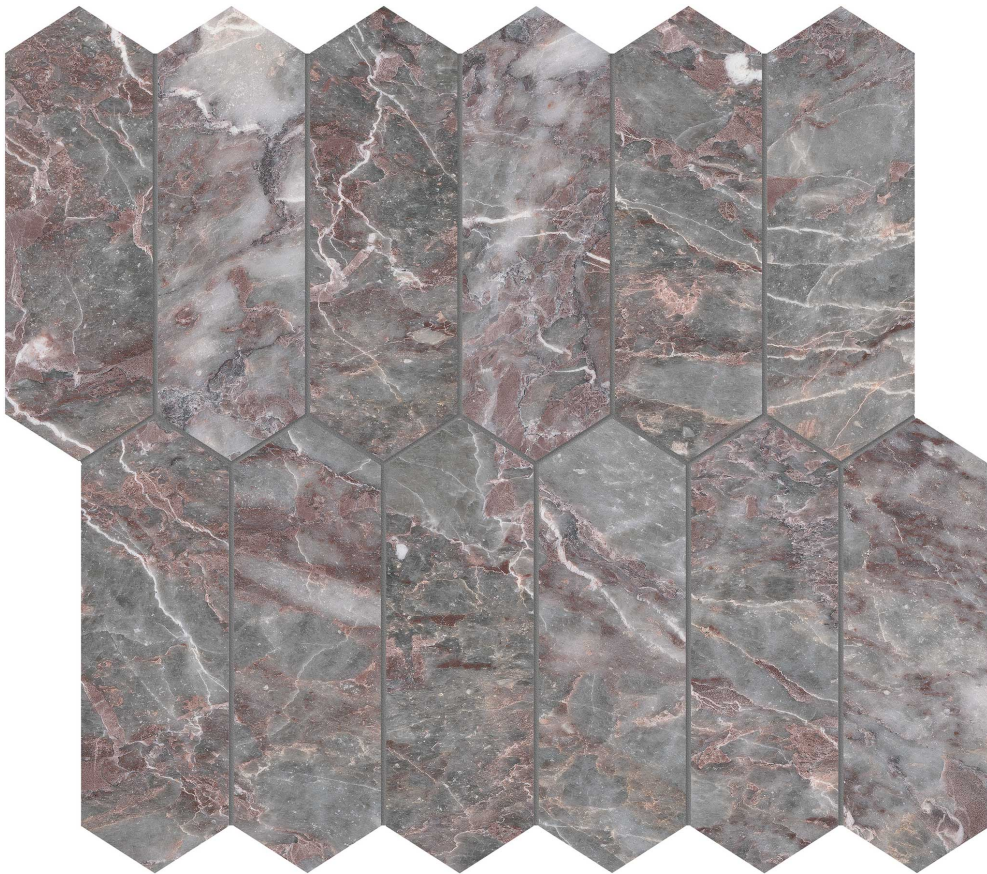

GRAMERCY

KITCHEN AND BATH

PRODUCT

SERENO BURGUNDY 2X6 PICKET MOSAIC

Stone | 10.5"x12" | Marble

TECHNICAL DATA

CODE: AS5001-03130

NAME: Sereno Burgundy 2x6 Picket Mosaic

SERIES: Sereno Burgundy

SIZE: 10.5"x12"

FINISH: Honed

FAMILY: Stone

MOSAIC CHIP SIZE: 2"x6"

SUITABLE FOR: Indoor|Shower

TPOLOGY: Marble

TYPE OF PIECE: Mosaic