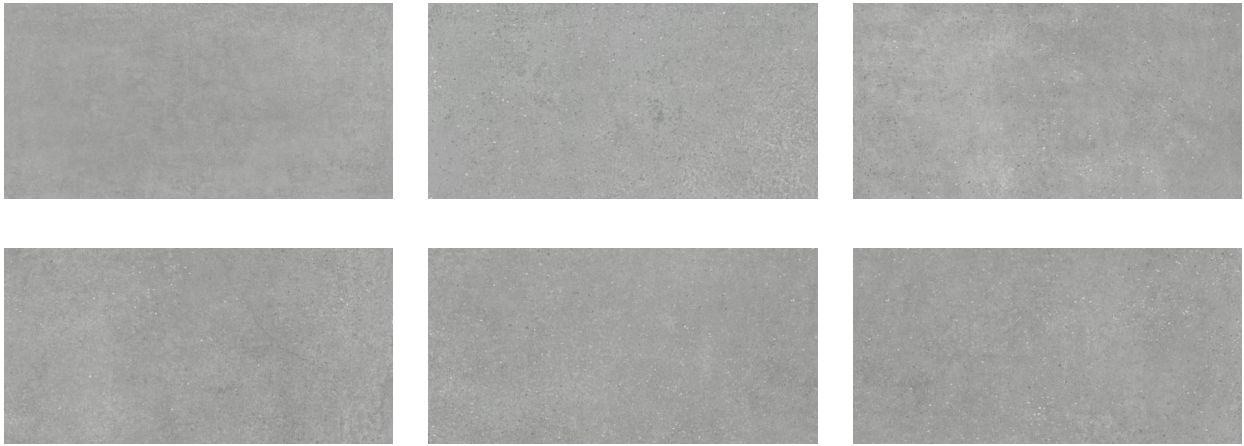

GRAMERCY

KITCHEN AND BATH

PRODUCT
ASHLAND 24X48 GREY

Tile | 24"x48" | Porcelain

GRAPHIC VARIETY

ROOM SCENES

TECHNICAL DATA

CODE: QUAS-GR-4

NAME: Ashland 24X48 Grey

SERIES: Ashland

SIZE: 24"x48"

FINISH: Matt

LOOK: Concrete

EDGE: Rectified

FAMILY: Tile

FROST RESISTANCE: Yes

PEI: 4

SHADE VARIATION: V2

STYLE: Contemporary

SUITABLE FOR: Indoor|Outdoor|Shower

TPOLOGY: Porcelain

TYPE OF PIECE: Field Tile

USE: Floor and Wall

NOTES: THIS PRODUCT IS SPECIAL ORDER AND NON CANCELLABLE OR RETURNABLE