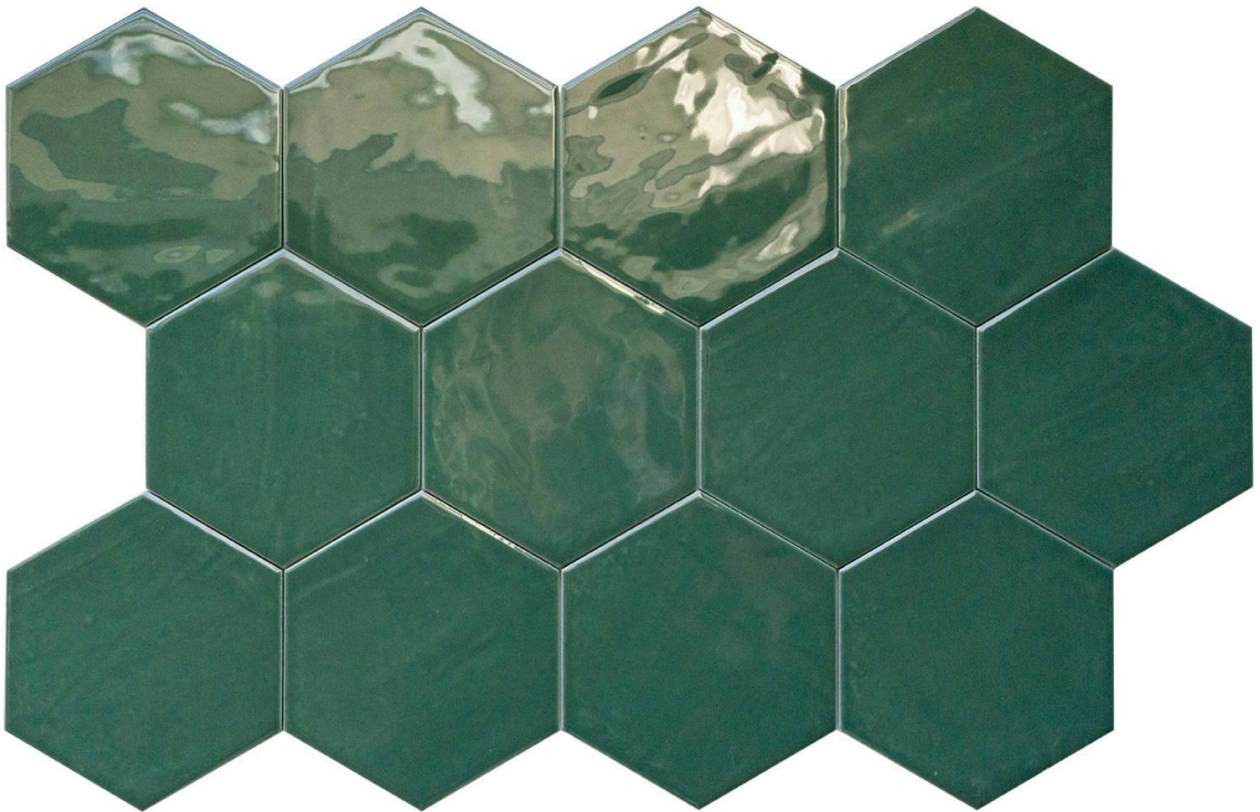

GRAMERCY

KITCHEN AND BATH

PRODUCT

RONDA 5.5X6.3" GREEN HEXAGON

Tile | 5.5"x6.3" | Porcelain

DETAILS

ROOM SCENES

TECHNICAL DATA

CODE: QURN-GR-1
NAME: Ronda 5.5X6.3" Green Hexagon
SERIES: Ronda
SIZE: 5.5"x6.3"
FINISH: Gloss
LOOK: Hand-crafted
FAMILY: Tile
FROST RESISTANCE: Yes
PEI: 3
SHADE VARIATION: V1
STYLE: Traditional
SUITABLE FOR: Backsplash|Indoor|Outdoor|Shower|Pool
TYPOLOGY: Porcelain
TYPE OF PIECE: Field Tile
USE: Floor and Wall