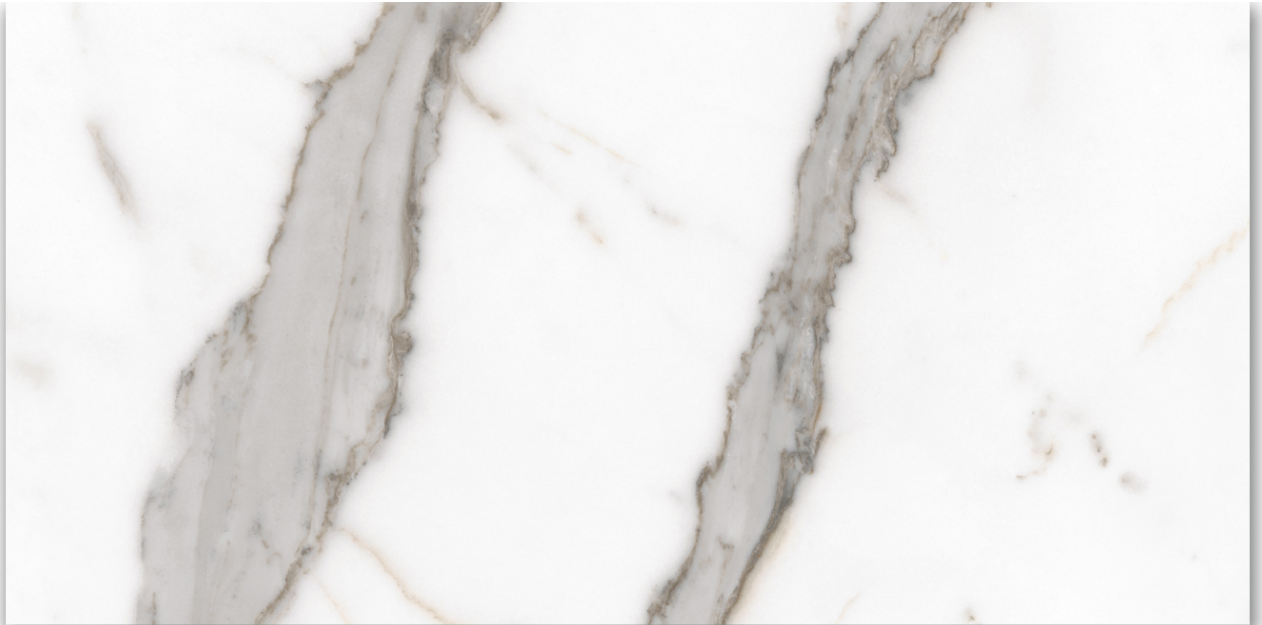

GRAMERCY

KITCHEN AND BATH

PRODUCT

24X48 MATTE AMORE GREY

Tile | 24"x48" | Porcelain

GRAPHIC VARIETY

TECHNICAL DATA

CODE: QUMY-AM-2M

NAME: 24X48 Matte Amore Grey

SERIES: Mystique

SIZE: 24"x48"

FINISH: Matt

LOOK: Marble Look

EDGE: Rectified

FAMILY: Tile

FROST RESISTANCE: Yes

PEI: 4

SHADE VARIATION: V4

STYLE: Contemporary

SUITABLE FOR: Indoor|Shower

TPOLOGY: Porcelain

TYPE OF PIECE: Field Tile

USE: Floor and Wall

NOTES: •MADE IN THE USA •Products containing as much as 45% recycled content. • Post-consumer recycled content levels as much as 3%. • Zero industrial wastewater discharge. • A 99% internal process recycling rate. • Local sourcing of >95% raw materials (within 500-mile radius of factory) resulting in low transportation related carbon emissions.