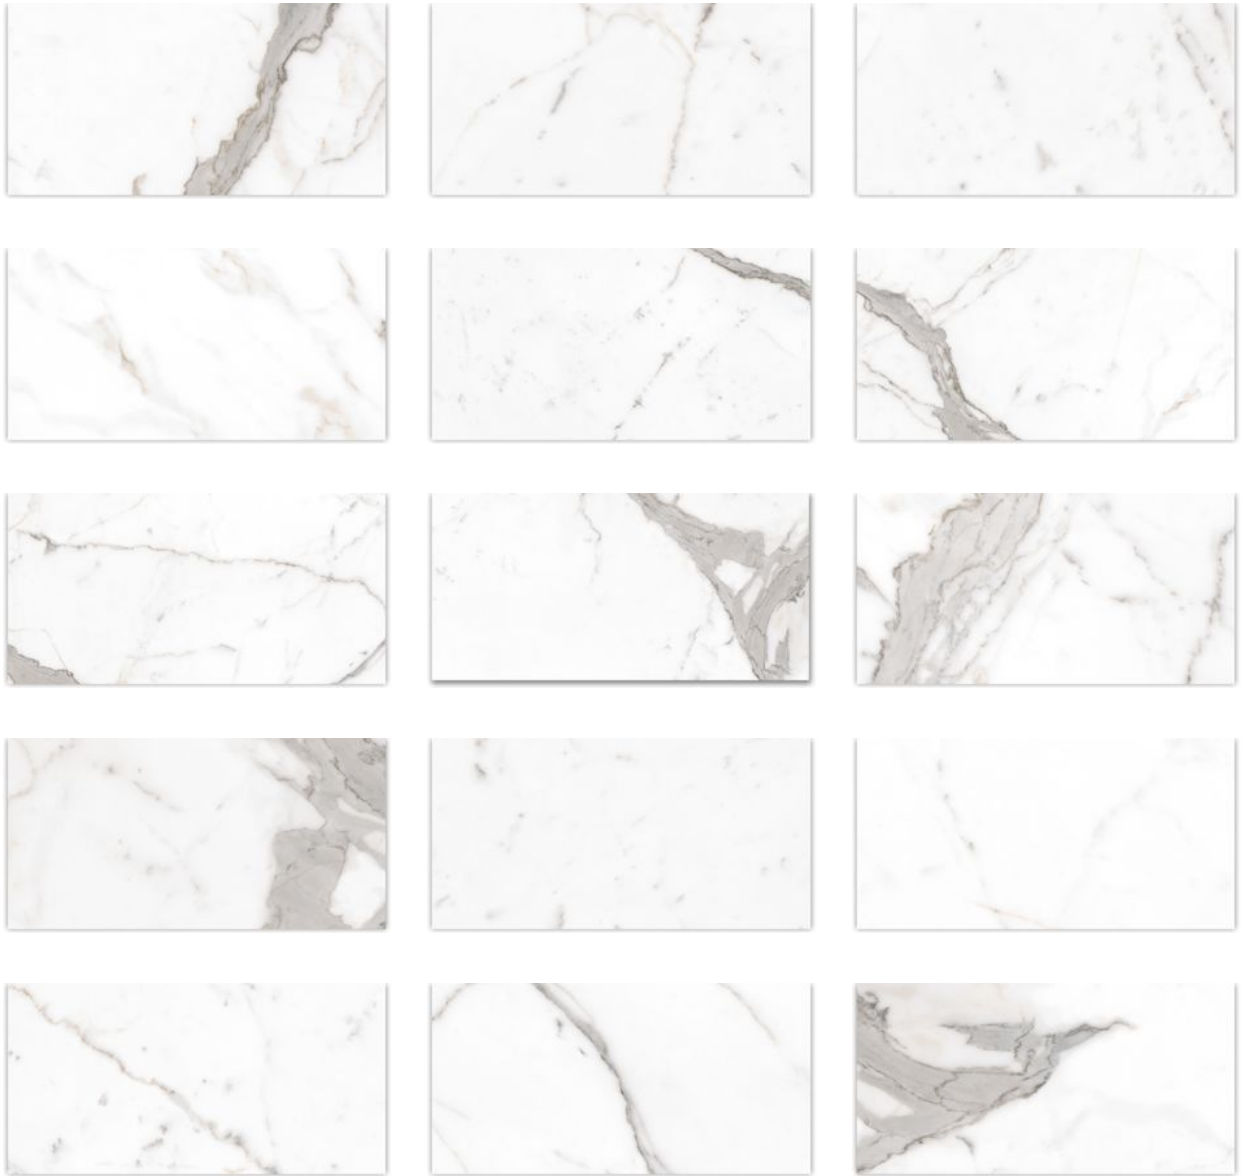

GRAMERCY

KITCHEN AND BATH

PRODUCT

24X48 MATTE AMORE GREY

Tile | 24"x48" | Porcelain

GRAPHIC VARIETY

TECHNICAL DATA

CODE: QUMY-AM-2M

NAME: 24X48 Matte Amore Grey

SERIES: Mystique

SIZE: 24"x48"

FINISH: Matt

LOOK: Marble Look

EDGE: Rectified

FAMILY: Tile

FROST RESISTANCE: Yes

PEI: 4

SHADE VARIATION: V4

STYLE: Contemporary

SUITABLE FOR: Indoor|Shower

TPOLOGY: Porcelain

TYPE OF PIECE: Field Tile

USE: Floor and Wall

NOTES: •MADE IN THE USA •Products containing as much as 45% recycled content. • Post-consumer recycled content levels as much as 3%. • Zero industrial wastewater discharge. • A 99% internal process recycling rate. • Local sourcing of >95% raw materials (within 500-mile radius of factory) resulting in low transportation related carbon emissions.