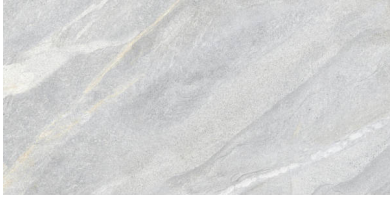

### **CAPRI LIGHT GREY 12X24**

---

Tile | 12"x24" | Porcelain

**GRAPHIC VARIETY**

**ROOM SCENES**

**TECHNICAL DATA**

CODE: QUCJ-LI-1  
NAME: Capri Light Grey 12X24  
SERIES: Capri  
SIZE: 12"x24"  
FINISH: Natural  
LOOK: Stone Look  
EDGE: Rectified  
FAMILY: Tile  
FROST RESISTANCE: Yes  
PEI: 4  
SHADE VARIATION: V4  
STYLE: Contemporary  
SUITABLE FOR: Indoor, Outdoor  
TYPOLOGY: Porcelain  
THICKNESS (APH): 7 mm  
TYPE OF PIECE: Field Tile  
USE: Floor and Wall