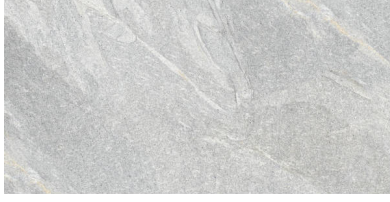

### **CAPRI LIGHT GREY 12X24**

---

Tile | 12"x24" | Porcelain

**GRAPHIC VARIETY**

**ROOM SCENES**

**TECHNICAL DATA**

CODE: QUCJ-LI-1  
NAME: Capri Light Grey 12X24  
SERIES: Capri  
SIZE: 12"x24"  
FINISH: Natural  
LOOK: Stone Look  
EDGE: Rectified  
FAMILY: Tile  
FROST RESISTANCE: Yes  
PEI: 4  
SHADE VARIATION: V4  
STYLE: Contemporary  
SUITABLE FOR: Indoor, Outdoor  
TYPOLOGY: Porcelain  
THICKNESS (APH): 7 mm  
TYPE OF PIECE: Field Tile  
USE: Floor and Wall