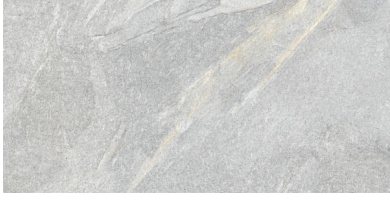

### **CAPRI LIGHT GREY 12X24**

---

Tile | 12"x24" | Porcelain

**GRAPHIC VARIETY**

**ROOM SCENES**

**TECHNICAL DATA**

CODE: QUCJ-LI-1  
NAME: Capri Light Grey 12X24  
SERIES: Capri  
SIZE: 12"x24"  
FINISH: Natural  
LOOK: Stone Look  
EDGE: Rectified  
FAMILY: Tile  
FROST RESISTANCE: Yes  
PEI: 4  
SHADE VARIATION: V4  
STYLE: Contemporary  
SUITABLE FOR: Indoor, Outdoor  
TYPOLOGY: Porcelain  
THICKNESS (APH): 7 mm  
TYPE OF PIECE: Field Tile  
USE: Floor and Wall