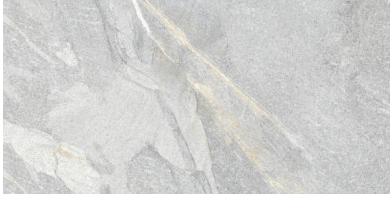

### **CAPRI LIGHT GREY 12X24**

---

Tile | 12"x24" | Porcelain

**GRAPHIC VARIETY**

**ROOM SCENES**

**TECHNICAL DATA**

CODE: QUCJ-LI-1  
NAME: Capri Light Grey 12X24  
SERIES: Capri  
SIZE: 12"x24"  
FINISH: Natural  
LOOK: Stone Look  
EDGE: Rectified  
FAMILY: Tile  
FROST RESISTANCE: Yes  
PEI: 4  
SHADE VARIATION: V4  
STYLE: Contemporary  
SUITABLE FOR: Indoor, Outdoor  
TYPOLOGY: Porcelain  
THICKNESS (APH): 7 mm  
TYPE OF PIECE: Field Tile  
USE: Floor and Wall