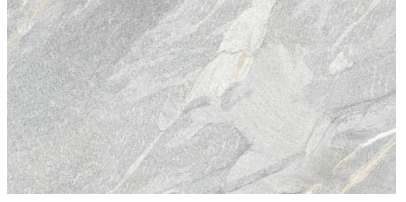

### **CAPRI LIGHT GREY 12X24**

---

Tile | 12"x24" | Porcelain

**GRAPHIC VARIETY**

**ROOM SCENES**

**TECHNICAL DATA**

CODE: QUCJ-LI-1  
NAME: Capri Light Grey 12X24  
SERIES: Capri  
SIZE: 12"x24"  
FINISH: Natural  
LOOK: Stone Look  
EDGE: Rectified  
FAMILY: Tile  
FROST RESISTANCE: Yes  
PEI: 4  
SHADE VARIATION: V4  
STYLE: Contemporary  
SUITABLE FOR: Indoor, Outdoor  
TYPOLOGY: Porcelain  
THICKNESS (APH): 7 mm  
TYPE OF PIECE: Field Tile  
USE: Floor and Wall