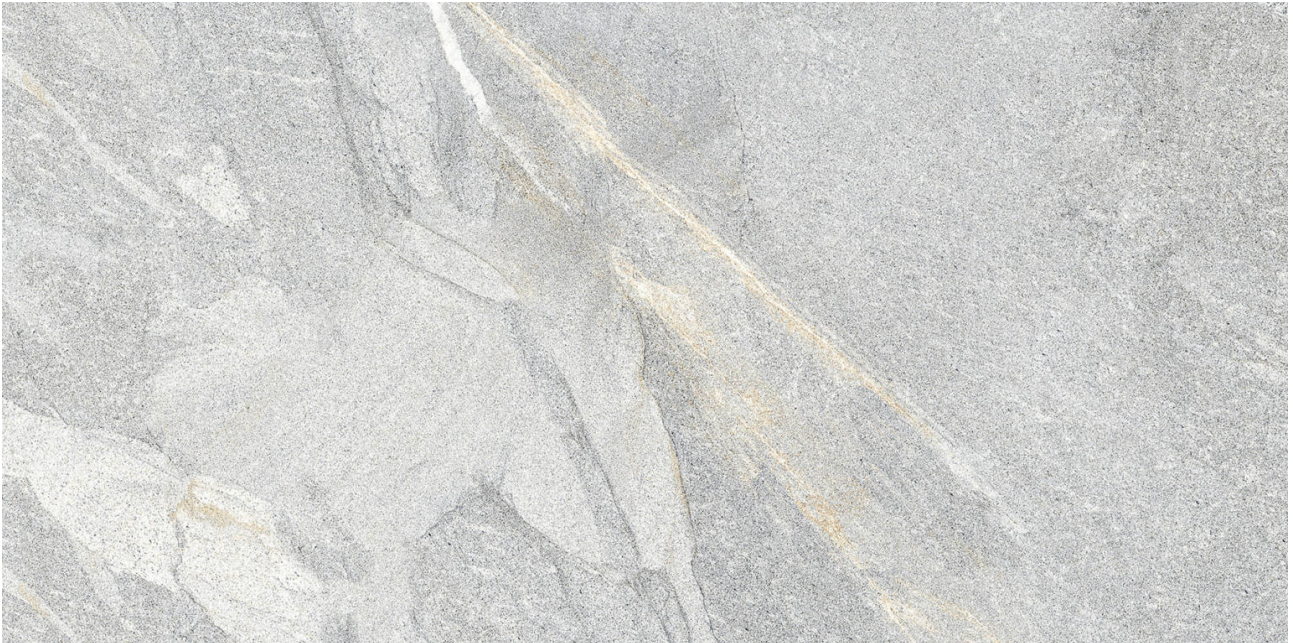

### **CAPRI LIGHT GREY 12X24**

---

Tile | 12"x24" | Porcelain

**GRAPHIC VARIETY**

**ROOM SCENES**

**TECHNICAL DATA**

CODE: QUCJ-LI-1  
NAME: Capri Light Grey 12X24  
SERIES: Capri  
SIZE: 12"x24"  
FINISH: Natural  
LOOK: Stone Look  
EDGE: Rectified  
FAMILY: Tile  
FROST RESISTANCE: Yes  
PEI: 4  
SHADE VARIATION: V4  
STYLE: Contemporary  
SUITABLE FOR: Indoor, Outdoor  
TYPOLOGY: Porcelain  
THICKNESS (APH): 7 mm  
TYPE OF PIECE: Field Tile  
USE: Floor and Wall