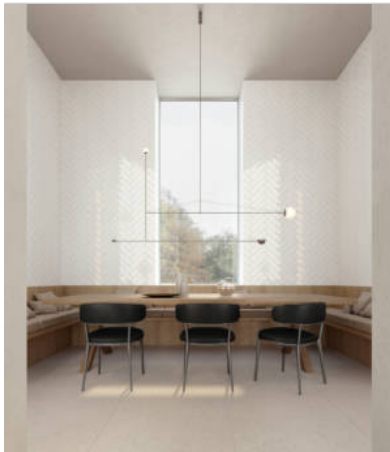

GRAMERCY

KITCHEN AND BATH

PRODUCT

3X12W BRAY POWDER GLOSSY

Tile | 3"x12" | Glazed Ceramic

ROOM SCENES

TECHNICAL DATA

CODE: QUCH-BP-2
NAME: 3x12W Bray Powder Glossy
SERIES: Chateau
SIZE: 3"x12"
FINISH: Gloss
LOOK: Hand-crafted
FAMILY: Tile
STYLE: Contemporary
SUITABLE FOR: Backsplash|Indoor
TYPOLOGY: Glazed Ceramic
TYPE OF PIECE: Field Tile
USE: Wall only