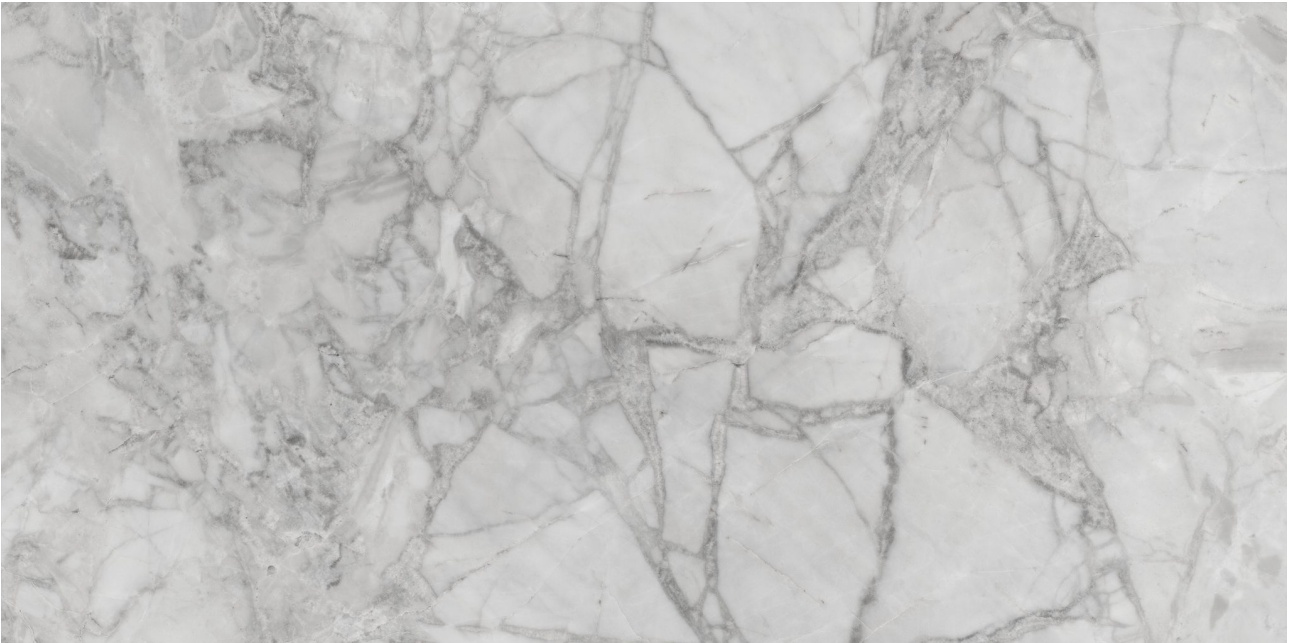

GRAMERCY

KITCHEN AND BATH

PRODUCT

FLORENCE 12X24F GRIGIO MATTE

Tile | 12"x24" | Glazed Porcelain

GRAPHIC VARIETY

ROOM SCENES

TECHNICAL DATA

CODE: QUFC-GR-2
NAME: Florence 12X24F Grigio Matte
SERIES: Florence
SIZE: 12"x24"
FINISH: Matt
LOOK: Marble Look
BREAKING STRENGTH (APH): >350 - >1600
CHEMICAL RESISTANCE (APH): CLASS A
DCOF (APH): MATTE ≥ 0.60
FAMILY: Tile
FROST RESISTANCE: Yes
PEI: 4
R VALUE (APH): MATTE R10
SHADE VARIATION: V3
STAIN RESISTANCE (APH): CLASS A & 5
STYLE: Contemporary
SUITABLE FOR: Indoor, Outdoor, Pool, Backsplash, Shower
TYPOLOGY: Glazed Porcelain
THICKNESS (APH): 8.4 mm
TYPE OF PIECE: Field Tile
USE: Floor and Wall