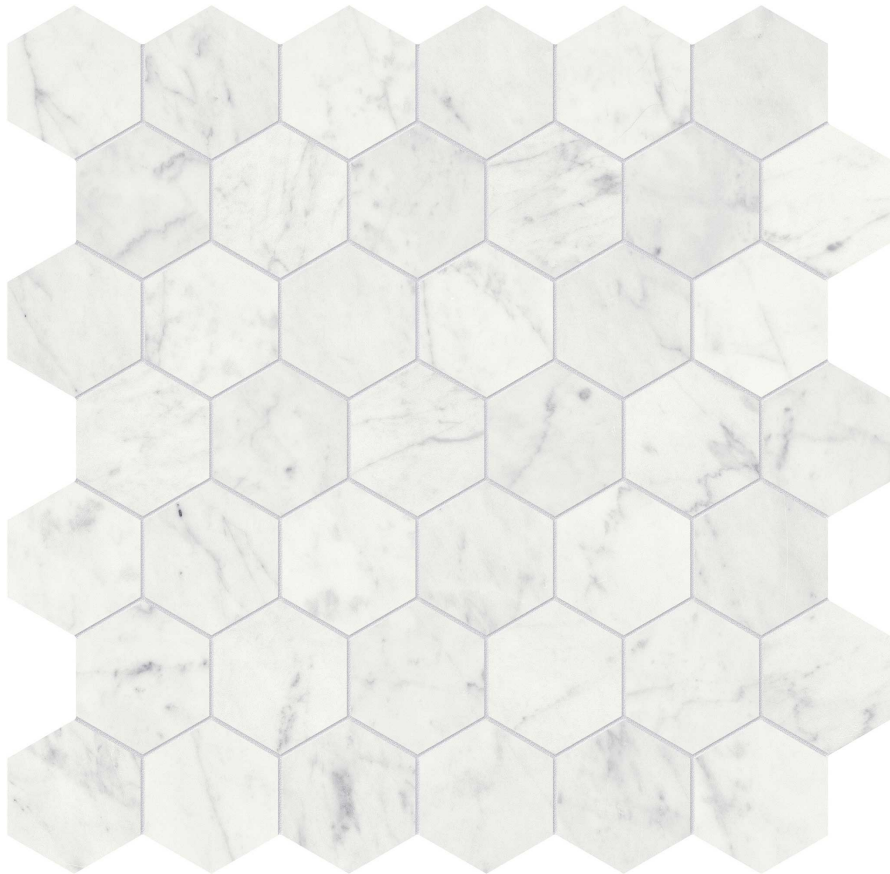

GRAMERCY

KITCHEN AND BATH

PRODUCT

ETERNA BIANCO 2 HONED HEXAGON MOSAIC

Stone | 12"x12" | Marble

TECHNICAL DATA

CODE: AS5001-02700

NAME: Eterna Bianco 2 Honed Hexagon Mosaic

SERIES: Eterna Bianco

SIZE: 12"x12"

FINISH: Honed

FAMILY: Stone

MOSAIC CHIP SIZE: 2"x2"

SUITABLE FOR: Indoor|Shower

TYPOLOGY: Marble

TYPE OF PIECE: Mosaic