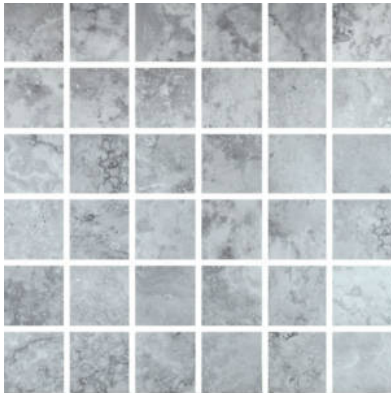

### GRIGIO 2X2 MOSAIC

---

Tile | 12"x12" | Porcelain

**GRAPHIC VARIETY**

**TECHNICAL DATA**

CODE: QUSI-GR-FM  
NAME: Grigio 2X2 Mosaic  
SERIES: Siena  
SIZE: 12"x12"  
FINISH: Matt  
LOOK: Marble Look  
FAMILY: Tile  
FROST RESISTANCE: Yes  
MOSAIC CHIP SIZE: 2"x2"  
STYLE: Contemporary  
SUITABLE FOR: Backsplash,Indoor,Shower  
TYPOLOGY: Porcelain  
TYPE OF PIECE: Mosaic  
USE: Floor and Wall