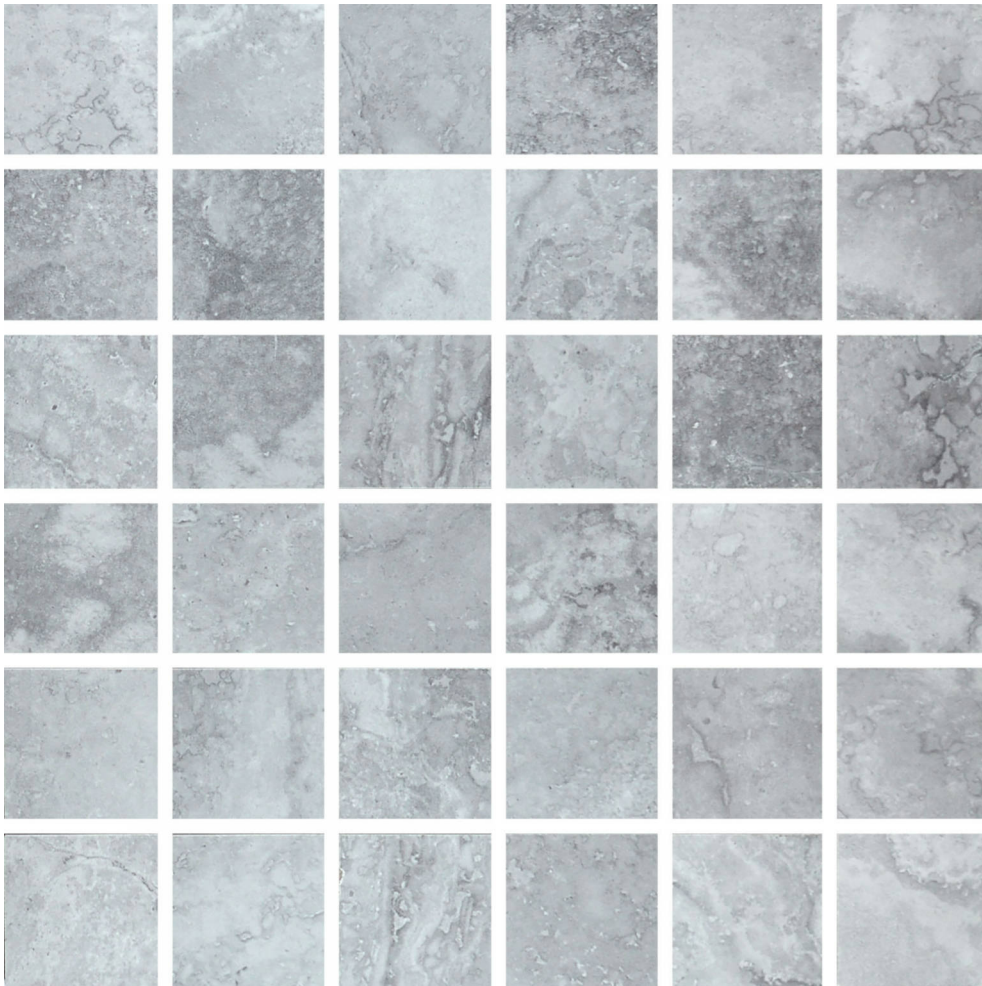

### GRIGIO 2X2 MOSAIC

---

Tile | 12"x12" | Porcelain

**GRAPHIC VARIETY**

**TECHNICAL DATA**

CODE: QUSI-GR-FM  
NAME: Grigio 2X2 Mosaic  
SERIES: Siena  
SIZE: 12"x12"  
FINISH: Matt  
LOOK: Marble Look  
FAMILY: Tile  
FROST RESISTANCE: Yes  
MOSAIC CHIP SIZE: 2"x2"  
STYLE: Contemporary  
SUITABLE FOR: Backsplash,Indoor,Shower  
TYPOLOGY: Porcelain  
TYPE OF PIECE: Mosaic  
USE: Floor and Wall