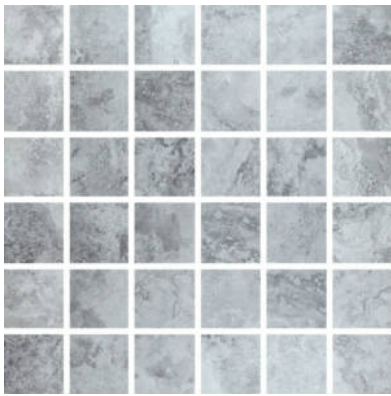

### GRIGIO 2X2 MOSAIC

---

Tile | 12"x12" | Porcelain

**GRAPHIC VARIETY**

**TECHNICAL DATA**

CODE: QUSI-GR-FM  
NAME: Grigio 2X2 Mosaic  
SERIES: Siena  
SIZE: 12"x12"  
FINISH: Matt  
LOOK: Marble Look  
FAMILY: Tile  
FROST RESISTANCE: Yes  
MOSAIC CHIP SIZE: 2"x2"  
STYLE: Contemporary  
SUITABLE FOR: Backsplash,Indoor,Shower  
TYPOLOGY: Porcelain  
TYPE OF PIECE: Mosaic  
USE: Floor and Wall