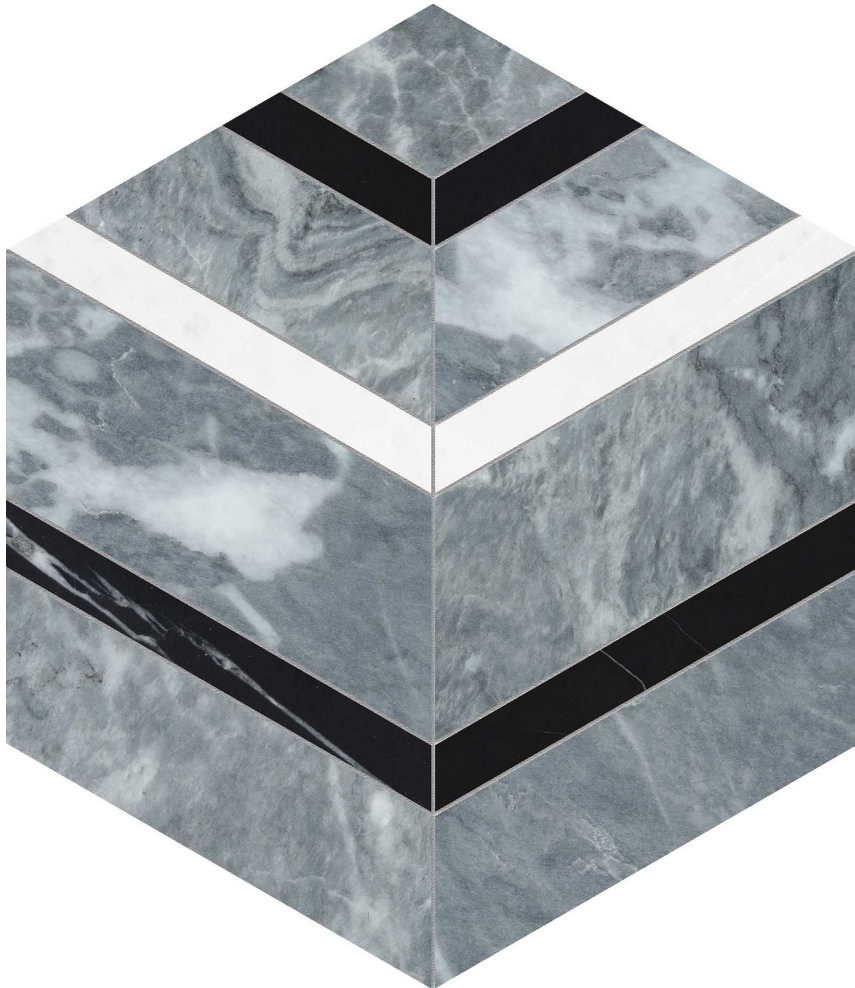

GRAMERCY

KITCHEN AND BATH

PRODUCT

UTOPIO HEXO MONOCHROMO MOSAIC

Stone | 5.9"x5.11" | Natural Stone

ROOM SCENES

TECHNICAL DATA

CODE: AS5001-03910

NAME: Utopio Hexo Monochromo Mosaic

SERIES: Utopio

SIZE: 5.9"x5.11"

FINISH: Honed w/ Polished

FAMILY: Stone

SUITABLE FOR: Indoor|Shower

TPOLOGY: Natural Stone

TYPE OF PIECE: Mosaic