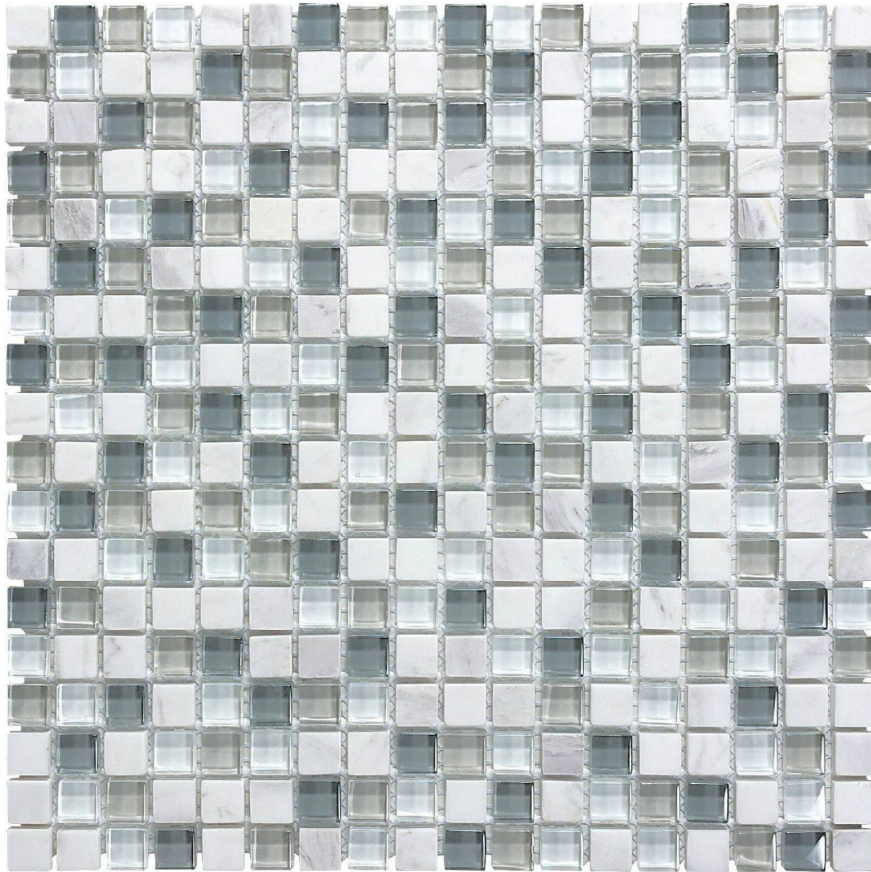

GRAMERCY

KITCHEN AND BATH

PRODUCT

5/8X5/8 ICELAND MOSAIC

Mosaic and Decorative Tile | 12"x12" | Mixed Materials

TECHNICAL DATA

CODE: AC35-008
NAME: 5/8X5/8 Iceland Mosaic
SERIES: Bliss
SIZE: 12"x12"
FINISH: Matt
LOOK: Multi-Look Mosaics
FAMILY: Mosaic and Decorative Tile
SUITABLE FOR: Indoor
TYPOLOGY: Mixed Materials
TYPE OF PIECE: Mosaic
USE: Floor and Wall
NOTES: Number Of Rows Per Sheet = 18