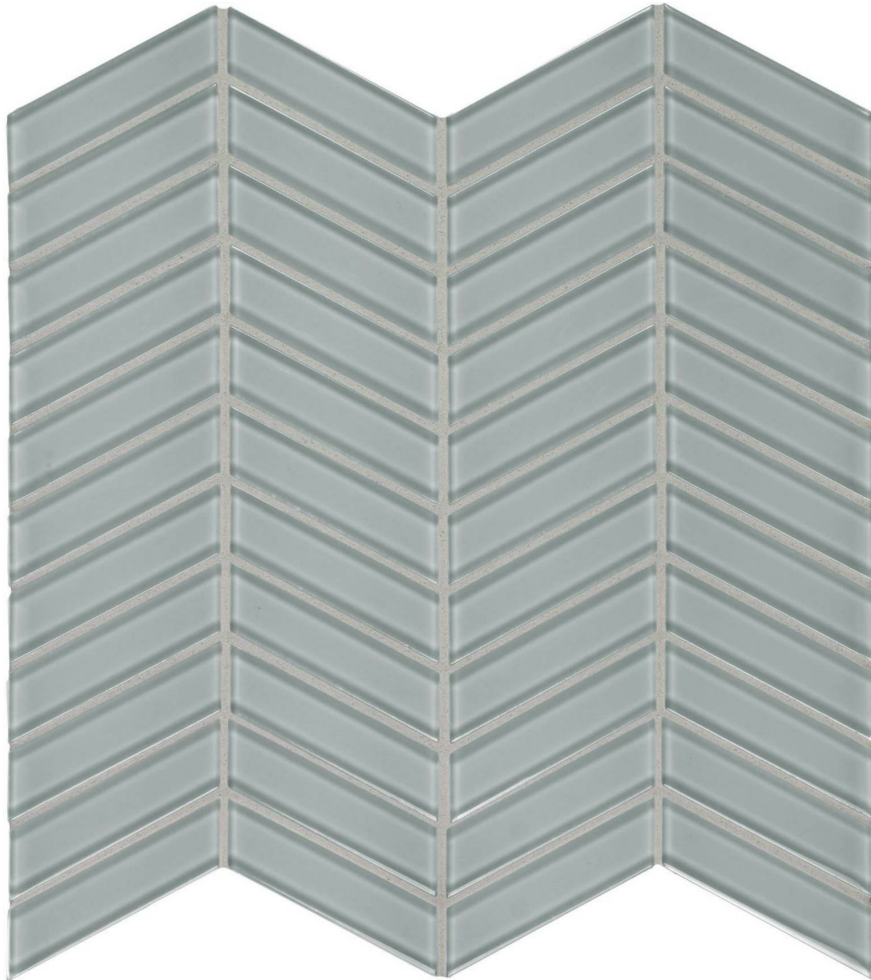

GRAMERCY

KITCHEN AND BATH

PRODUCT

SHADOW CHEVRON MOSAIC

Mosaic and Decorative Tile | 12"x12" |

TECHNICAL DATA

CODE: AC35-128
NAME: Shadow Chevron Mosaic
SERIES: Bliss Element
SIZE: 12"x12"
FINISH: Gloss
LOOK: Glass
FAMILY: Mosaic and Decorative Tile
MOSAIC CHIP SIZE: Mesh-Mounted
STYLE: Classic
SUITABLE FOR: Indoor|Outdoor
TYPE OF PIECE: Mosaic
USE: Wall only