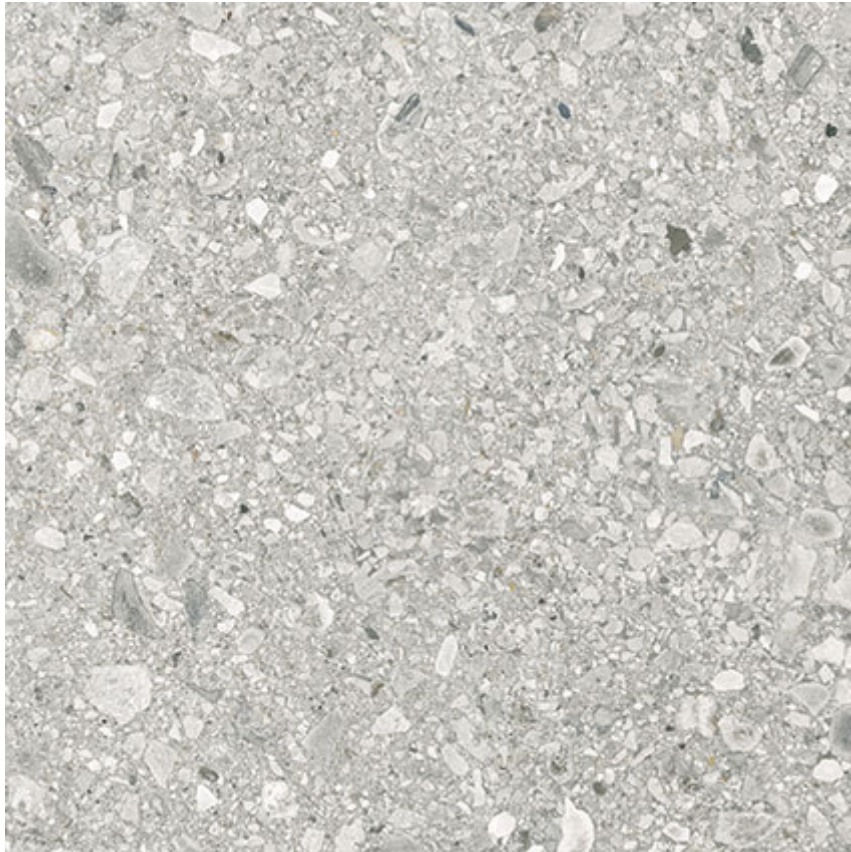

### ROYAL STONWORKS 24X24 REGAL FOSSIL VEIN GRN

---

Tile | 24"x24" | Porcelain

**TECHNICAL DATA**

CODE: QUSW-RF-4G  
NAME: Royal Stoneworks 24X24 Regal Fossil Vein Grn  
SERIES: Royal Stoneworks  
SIZE: 24"x24"  
FINISH: Grained  
LOOK: Stone Look  
EDGE: Rectified  
FAMILY: Tile  
FROST RESISTANCE: Yes  
SHADE VARIATION: V3  
STYLE: Contemporary  
SUITABLE FOR: Indoor|Shower  
TYPOLOGY: Porcelain  
TYPE OF PIECE: Field Tile  
USE: Floor and Wall