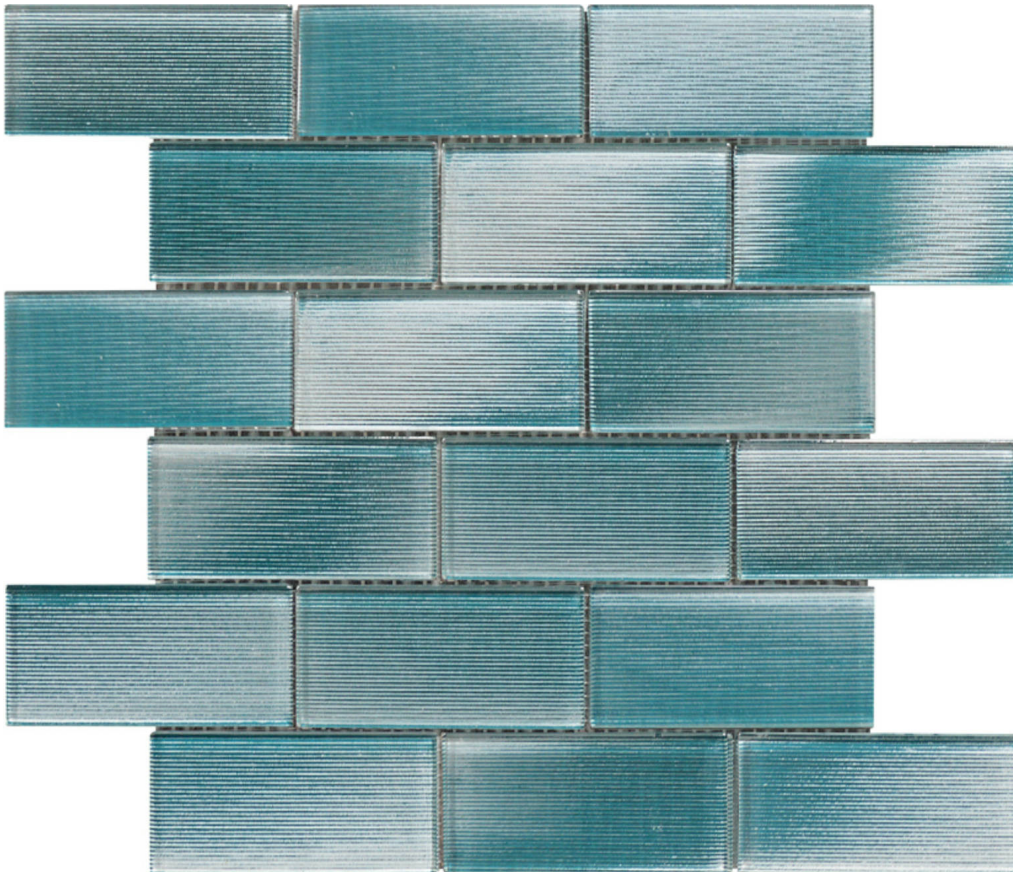

GRAMERCY

KITCHEN AND BATH

PRODUCT

2\X4\" LINEAR AQUA GLASS BRICK PATTERN MOSAIC

Mosaic and Decorative Tile | 12"x12" | Glass

ROOM SCENES

TECHNICAL DATA

CODE: RVCHAWV151
NAME: 2"X4" Linear Aqua Glass Brick Pattern Mosaic
SERIES: Chelsea Collection
SIZE: 12"x12"
LOOK: Multi-Look Mosaics
FAMILY: Mosaic and Decorative Tile
SUITABLE FOR: Backsplash|Indoor
TYPOLOGY: Glass
TYPE OF PIECE: Mosaic
USE: Wall only