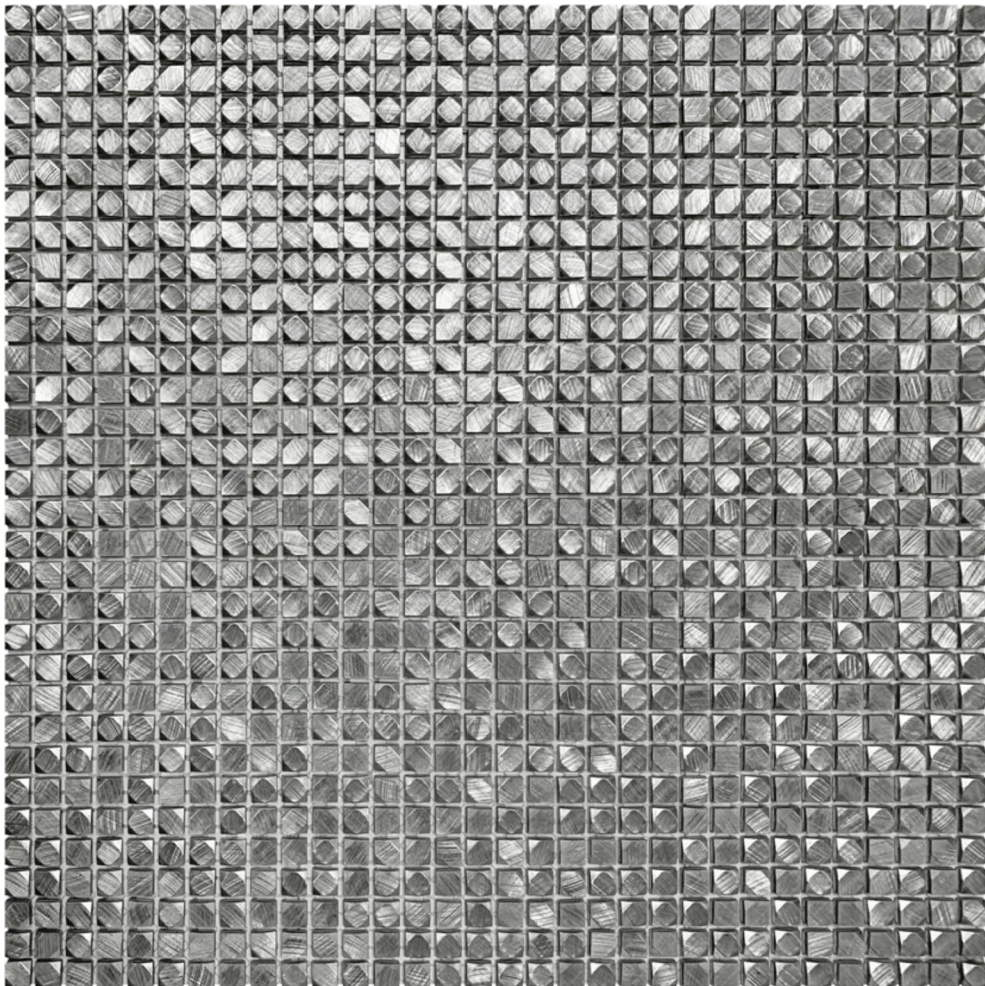

GRAMERCY

KITCHEN AND BATH

PRODUCT

MINI HEXAGON SILVER ALUMINUM MOSAIC

Mosaic and Decorative Tile | 12"x12" | Metal

TECHNICAL DATA

CODE: RVCHAWM023
NAME: Mini Hexagon Silver Aluminum Mosaic
SERIES: Chelsea Collection
SIZE: 12"x12"
LOOK: Multi-Look Mosaics
FAMILY: Mosaic and Decorative Tile
SUITABLE FOR: Backsplash, Indoor
TYPOLOGY: Metal
TYPE OF PIECE: Mosaic
USE: Wall only