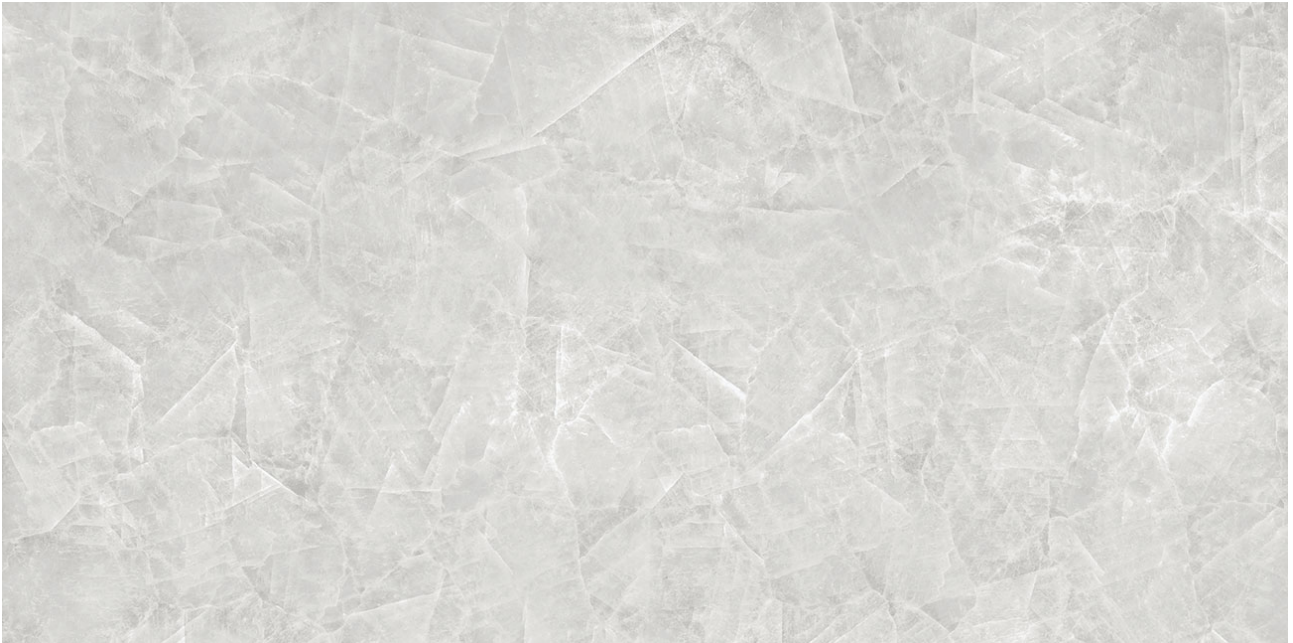

GRAMERCY

KITCHEN AND BATH

PRODUCT

ROYAL STONEWORKS 63X126 CRYSTAL LUXE HONED

Tile | 63"x126" | Sintered Slab

TECHNICAL DATA

CODE: QUSW-CL-1H
NAME: Royal Stoneworks 63X126 Crystal Luxe Honed
SERIES: Royal Stoneworks
SIZE: 63"x126"
FINISH: Honed
LOOK: Stone Look
EDGE: Rectified
FAMILY: Tile
FROST RESISTANCE: Yes
SHADE VARIATION: V2
STYLE: Contemporary
SUITABLE FOR: Indoor|Shower
TYPOLOGY: Sintered Slab
TYPE OF PIECE: Field Tile
USE: Floor and Wall