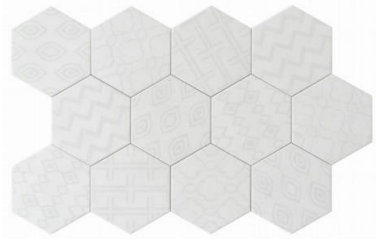

## SERIES

## FORM

---

Concrete | | Porcelain

**PRODUCTS**

**Form 5.5X6.3" White Decor Hexagon**  
5.5"x6.3" | Porcelain

**Form 5.5X6.3" White Hexagon**  
5.5"x6.3" | Porcelain

ROOM SCENES

Size	Product type	BOX			PALLET		
		pcs	sqft	lb	boxes	sqft	lb
5.5"x6.3"							