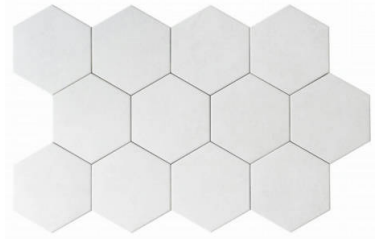

## FORM

---

Concrete | | Porcelain

**PRODUCTS**

**Form 5.5X6.3" White Decor Hexagon**  
5.5"x6.3" | Porcelain

**Form 5.5X6.3" White Hexagon**  
5.5"x6.3" | Porcelain

ROOM SCENES

Size	Product type	BOX			PALLET		
		pcs	sqft	lb	boxes	sqft	lb
5.5"x6.3"							