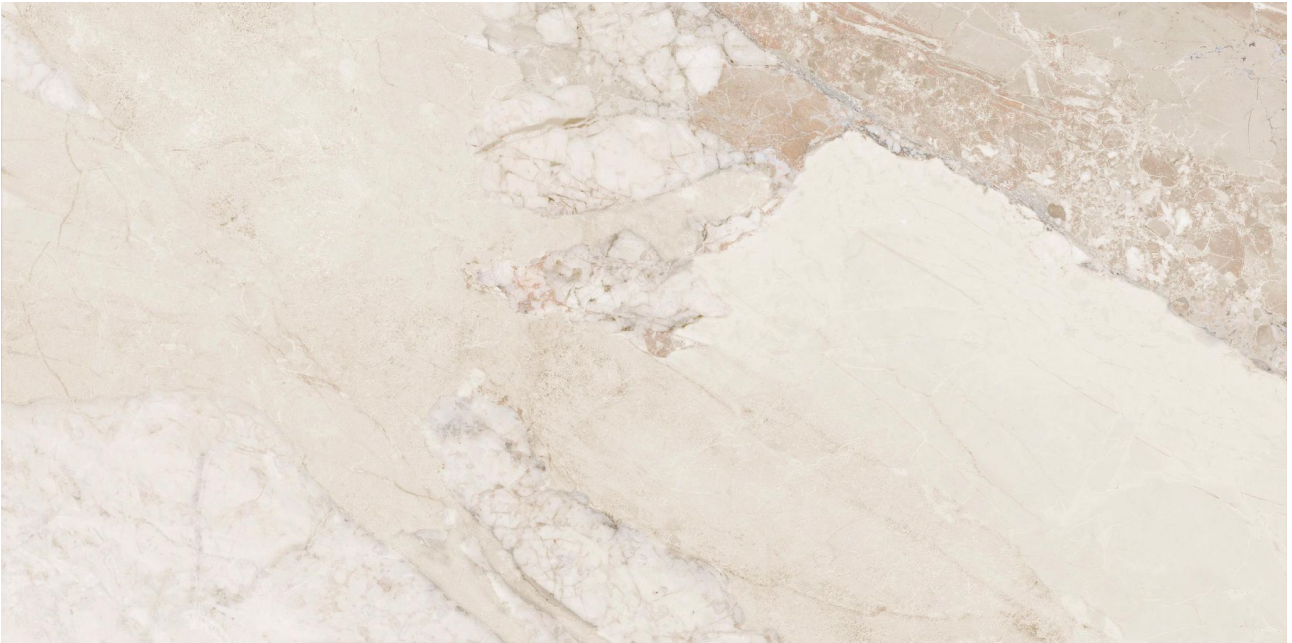

### DYNASTY ALMOND 12X24

---

Tile | 12"x24" | Porcelain

**GRAPHIC VARIETY**

**ROOM SCENES**

**TECHNICAL DATA**

CODE: QUDY-AL-1  
NAME: Dynasty Almond 12X24  
SERIES: Dynasty  
SIZE: 12"x24"  
FINISH: Matt  
LOOK: Marble Look  
BREAKING STRENGTH (APH): min. 35 N/mm<sup>2</sup>  
CHEMICAL RESISTANCE (APH): Not Affected  
FAMILY: Tile  
FROST RESISTANCE: Yes  
PEI: 5  
SHADE VARIATION: V4  
STAIN RESISTANCE (APH): Not Affected  
STYLE: Traditional  
SUITABLE FOR: Indoor, Outdoor, Pool, Backsplash, Shower  
TYPOLOGY: Porcelain  
THICKNESS (APH): 8.5 Mm  
TYPE OF PIECE: Field Tile  
USE: Floor and Wall