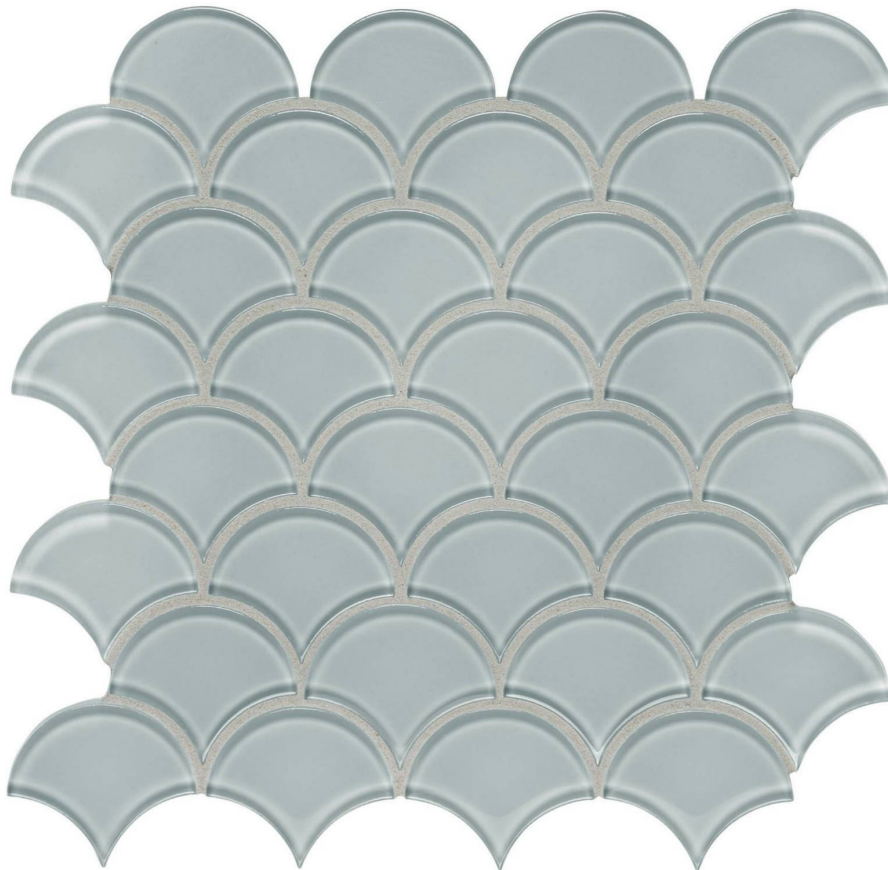

### CLOUD SCALLOP MOSAIC

---

Mosaic and Decorative Tile | 12"x12" |

**TECHNICAL DATA**

CODE: AC35-111  
NAME: Cloud Scallop Mosaic  
SERIES: Bliss Element  
SIZE: 12"x12"  
FINISH: Gloss  
LOOK: Glass  
FAMILY: Mosaic and Decorative Tile  
MOSAIC CHIP SIZE: Mesh-Mounted  
STYLE: Classic  
SUITABLE FOR: Indoor|Outdoor  
TYPE OF PIECE: Mosaic  
USE: Wall only