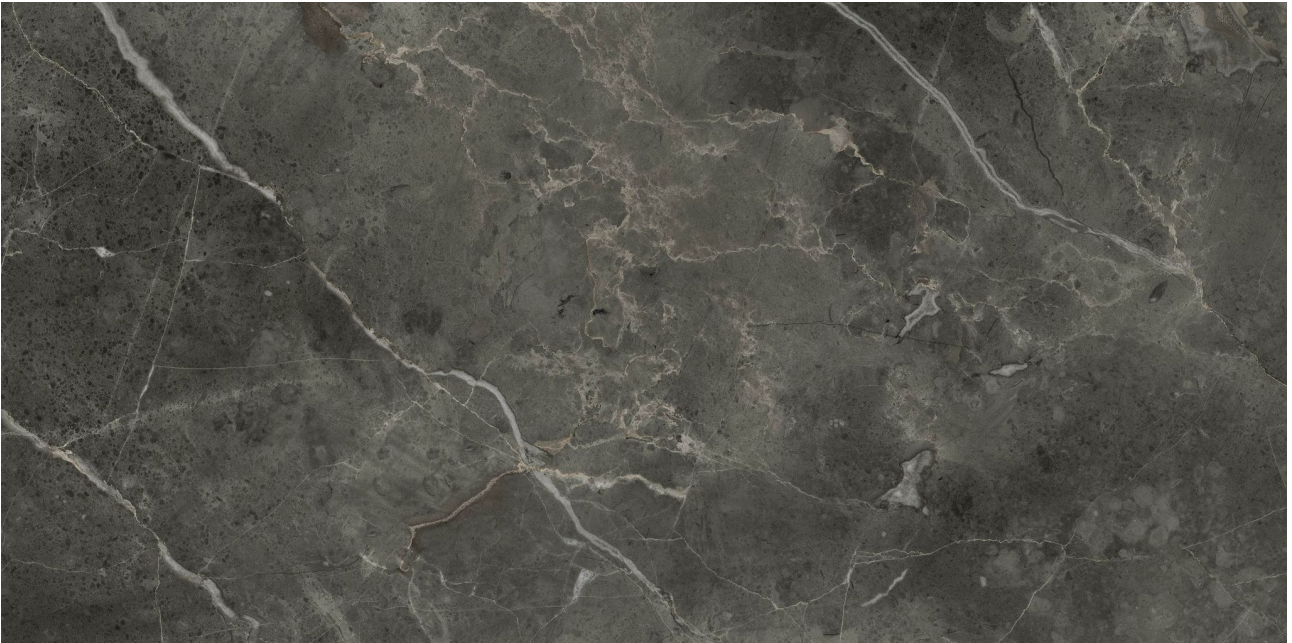

GRAMERCY

KITCHEN AND BATH

PRODUCT

FLORENCE 12X24F CARBON MATTE

Tile | 12"x24" | Glazed Porcelain

GRAPHIC VARIETY

ROOM SCENES

TECHNICAL DATA

CODE: QUFC-CA-2
NAME: Florence 12X24F Carbon Matte
SERIES: Florence
SIZE: 12"x24"
FINISH: Matt
LOOK: Marble Look
BREAKING STRENGTH (APH): >350 - >1600
CHEMICAL RESISTANCE (APH): CLASS A
DCOF (APH): MATTE ≥ 0.60
FAMILY: Tile
FROST RESISTANCE: Yes
PEI: 4
R VALUE (APH): MATTE R10
SHADE VARIATION: V3
STAIN RESISTANCE (APH): CLASS A & 5
STYLE: Contemporary
SUITABLE FOR: Indoor| Outdoor| Pool| Backsplash| Shower
TYPOLOGY: Glazed Porcelain
THICKNESS (APH): 8.4 mm
TYPE OF PIECE: Field Tile
USE: Floor and Wall