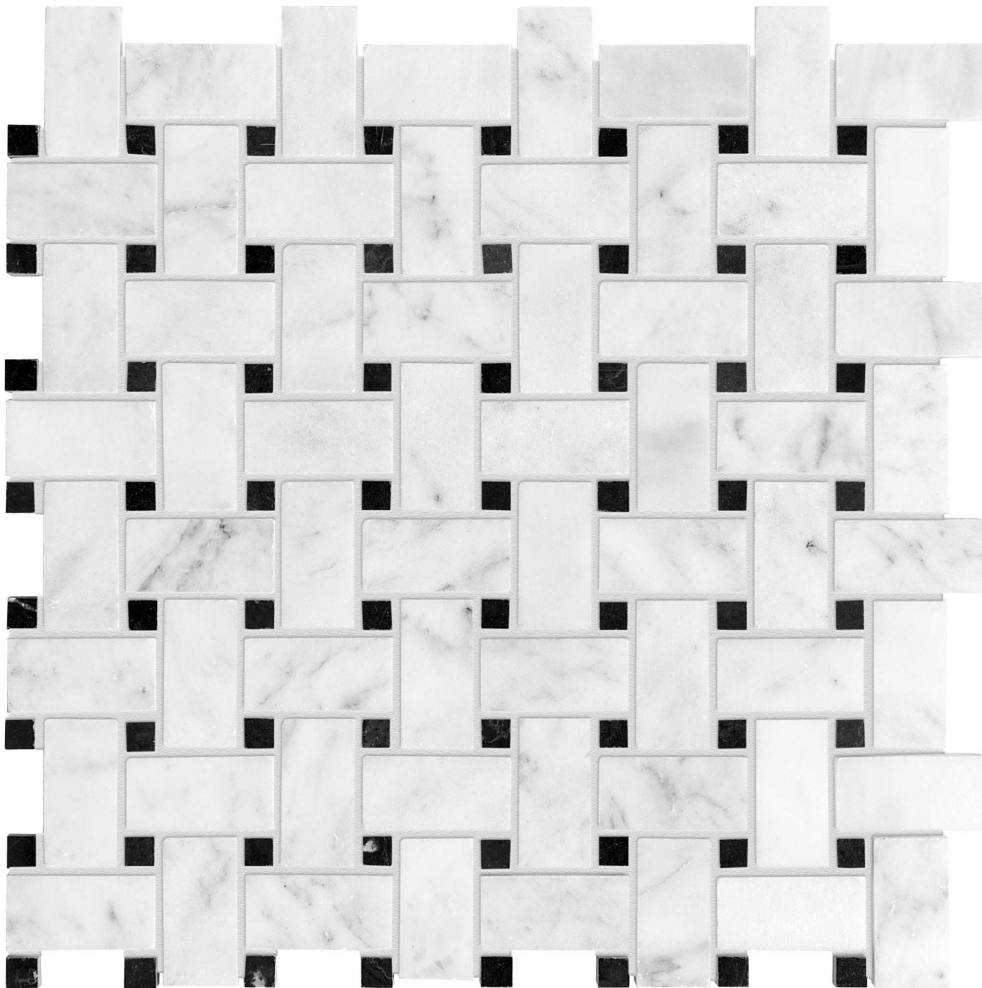

GRAMERCY

KITCHEN AND BATH

PRODUCT

BIANCO VENATINO BASKETWEAVE HONED MOSAIC

Stone | 12"x12" | Marble

ROOM SCENES

TECHNICAL DATA

CODE: AS5001-00240

NAME: Bianco Venatino Basketweave Honed Mosaic

SERIES: Bianco Venatino

SIZE: 12"x12"

FINISH: Honed

FAMILY: Stone

SUITABLE FOR: Indoor|Shower

TPOLOGY: Marble

TYPE OF PIECE: Mosaic