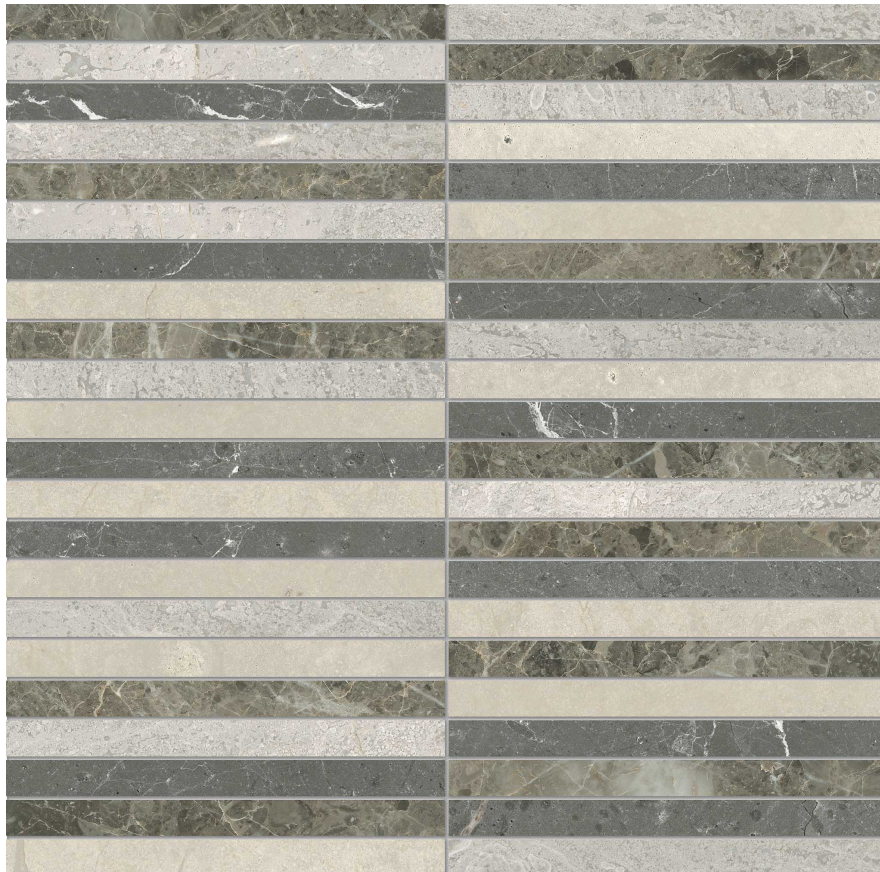

### UTOPIO .5X6 STACKED TERRA MOSAIC

---

Stone | 11.65"x11.8" | Natural Stone

**TECHNICAL DATA**

CODE: AS5001-04310

NAME: Utopio .5x6 Stacked Terra Mosaic

SERIES: Utopio

SIZE: 11.65"x11.8"

FINISH: Polished & Honed

FAMILY: Stone

MOSAIC CHIP SIZE: 0.5"x6"

SUITABLE FOR: Indoor|Shower

TPOLOGY: Natural Stone

TYPE OF PIECE: Mosaic

USE: Floor and Wall

NOTES: Mosaic sheet sizes are nominal and may vary slightly due to standard manufacturing tolerances.