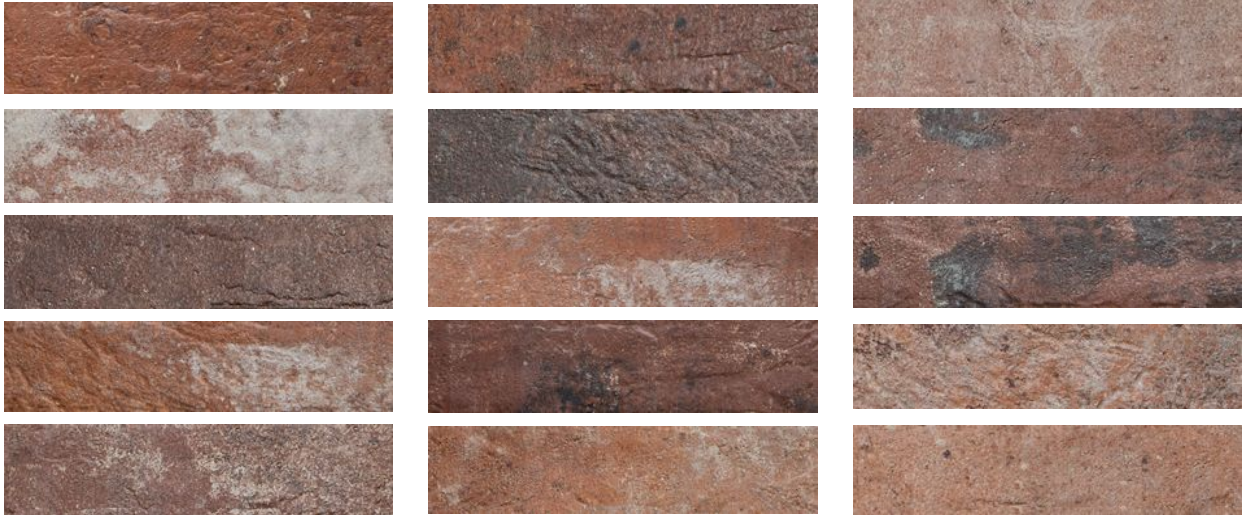

GRAMERCY

KITCHEN AND BATH

PRODUCT
BRIX 2X10 OLD RED

Tile | 2"x10" | Glazed Porcelain

GRAPHIC VARIETY

ROOM SCENES

TECHNICAL DATA

CODE: QUBX-OL-1

NAME: Brix 2x10 Old Red

SERIES: Brix

SIZE: 2"x10"

FINISH: Natural

LOOK: Brick Look

FAMILY: Tile

FROST RESISTANCE: Yes

PEI: 4

SHADE VARIATION: V4

STYLE: Rustic

SUITABLE FOR: Indoor|Shower|Backsplash|Outdoor

TPOLOGY: Glazed Porcelain

THICKNESS (APH): 10 mm

TYPE OF PIECE: Field Tile

USE: Floor and Wall

NOTES: The manufacturer of this tile states that it must be set with a 1CM (approx 3/8") grout joint. This is figured in the sf coverage of the tile. The carton with the correct grout joint covers 6.24 sf.