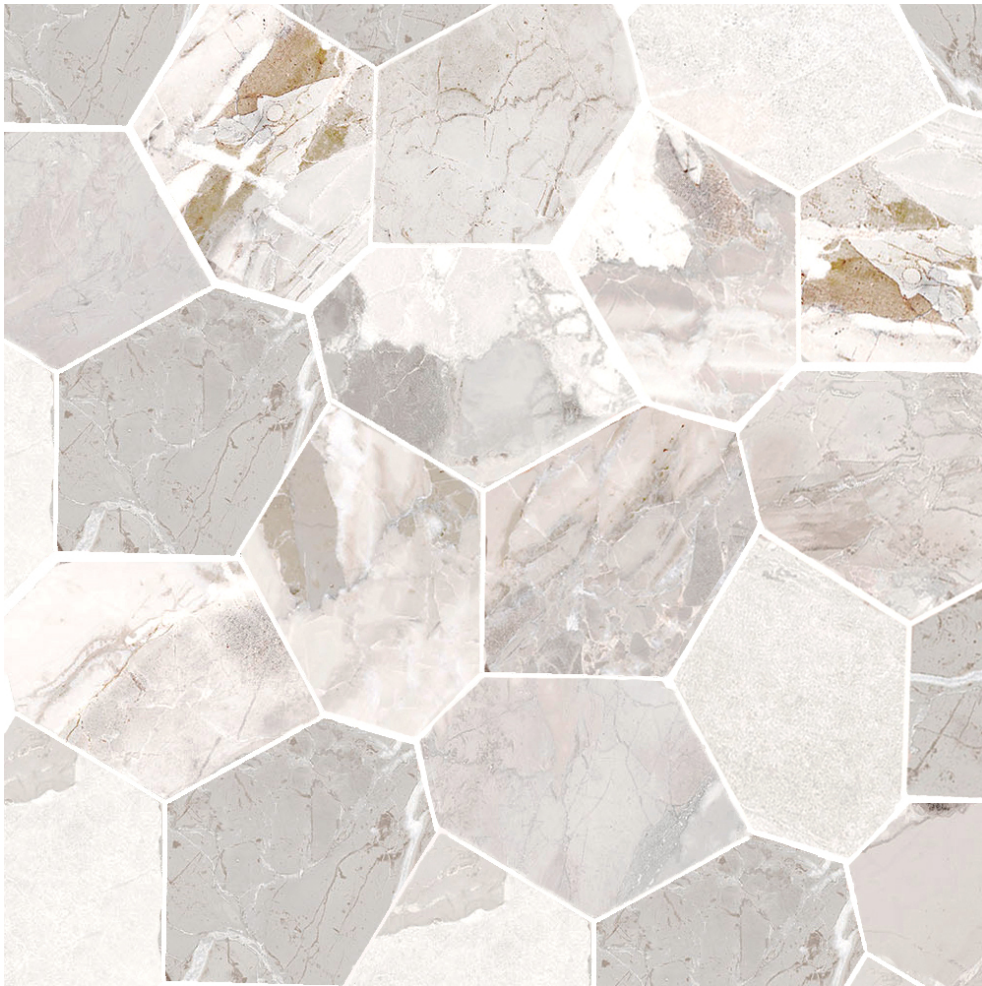

GRAMERCY

KITCHEN AND BATH

PRODUCT

DYNASTY WHITE POLISHED/MATTE 11X12 EGGS MOSAIC

Tile | 11"x12" | Porcelain

GRAPHIC VARIETY

TECHNICAL DATA

CODE: QUDY-WH-M2
NAME: Dynasty White Polished/Matte 11X12 Eggs Mosaic
SERIES: Dynasty
SIZE: 11"x12"
FINISH: Polished/Matte
LOOK: Marble Look
BREAKING STRENGTH (APH): min. 35 N/mm²
CHEMICAL RESISTANCE (APH): Not Affected
FAMILY: Tile
FROST RESISTANCE: Yes
PEI: 5
SHADE VARIATION: V4
STAIN RESISTANCE (APH): Not Affected
STYLE: Traditional
SUITABLE FOR: Indoor| Outdoor| Pool| Backsplash| Shower
TYPOLOGY: Porcelain
THICKNESS (APH): 8.5 Mm
TYPE OF PIECE: Mosaic
USE: Floor and Wall