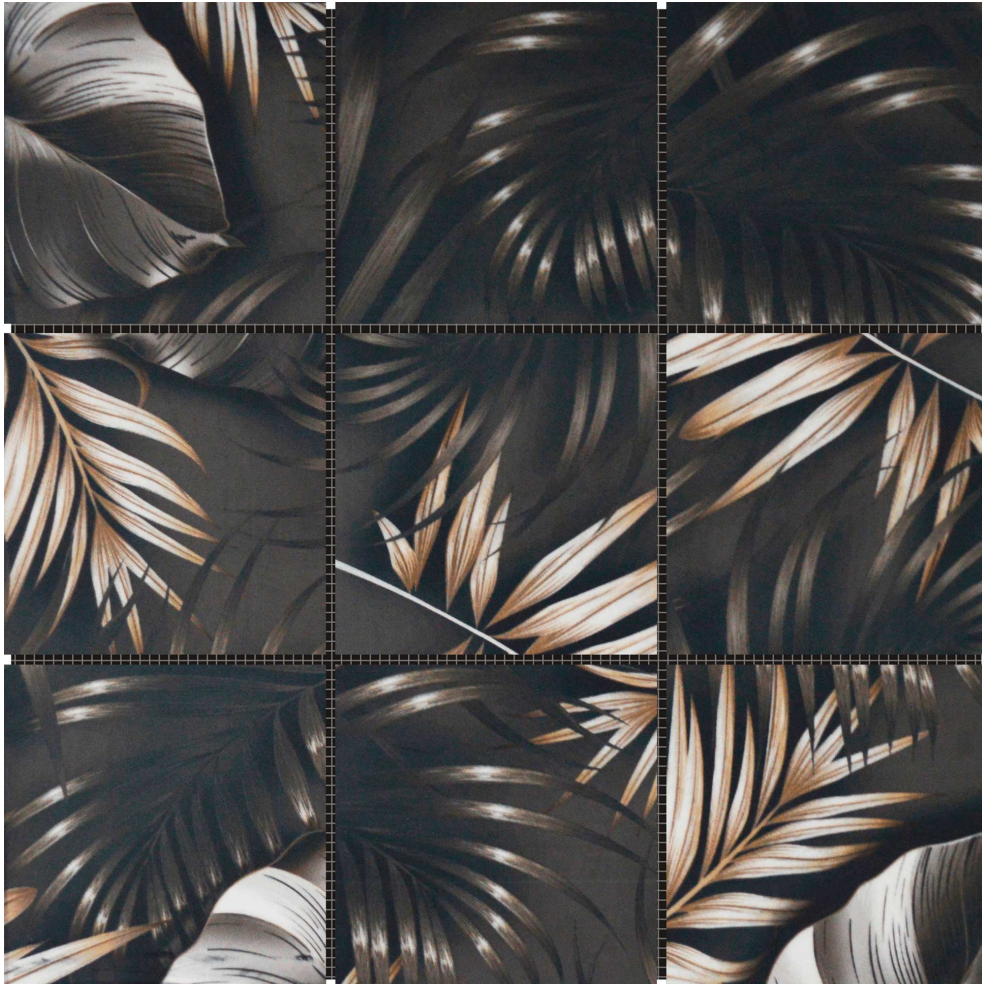

GRAMERCY

KITCHEN AND BATH

PRODUCT

4"X4" FLORAL PALM BROWN BEIGE MOSAIC

Mosaic and Decorative Tile | 12"x12" | Ceramic

ROOM SCENES

TECHNICAL DATA

CODE: RVCHAWC064
NAME: 4"x4" Floral Palm Brown Beige Mosaic
SERIES: Chelsea Collection
SIZE: 12"x12"
LOOK: Multi-Look Mosaics
FAMILY: Mosaic and Decorative Tile
MOSAIC CHIP SIZE: 4"x4"
SUITABLE FOR: Backsplash,Indoor,Shower,Pool
TYPOLOGY: Ceramic
TYPE OF PIECE: Mosaic
USE: Floor and Wall