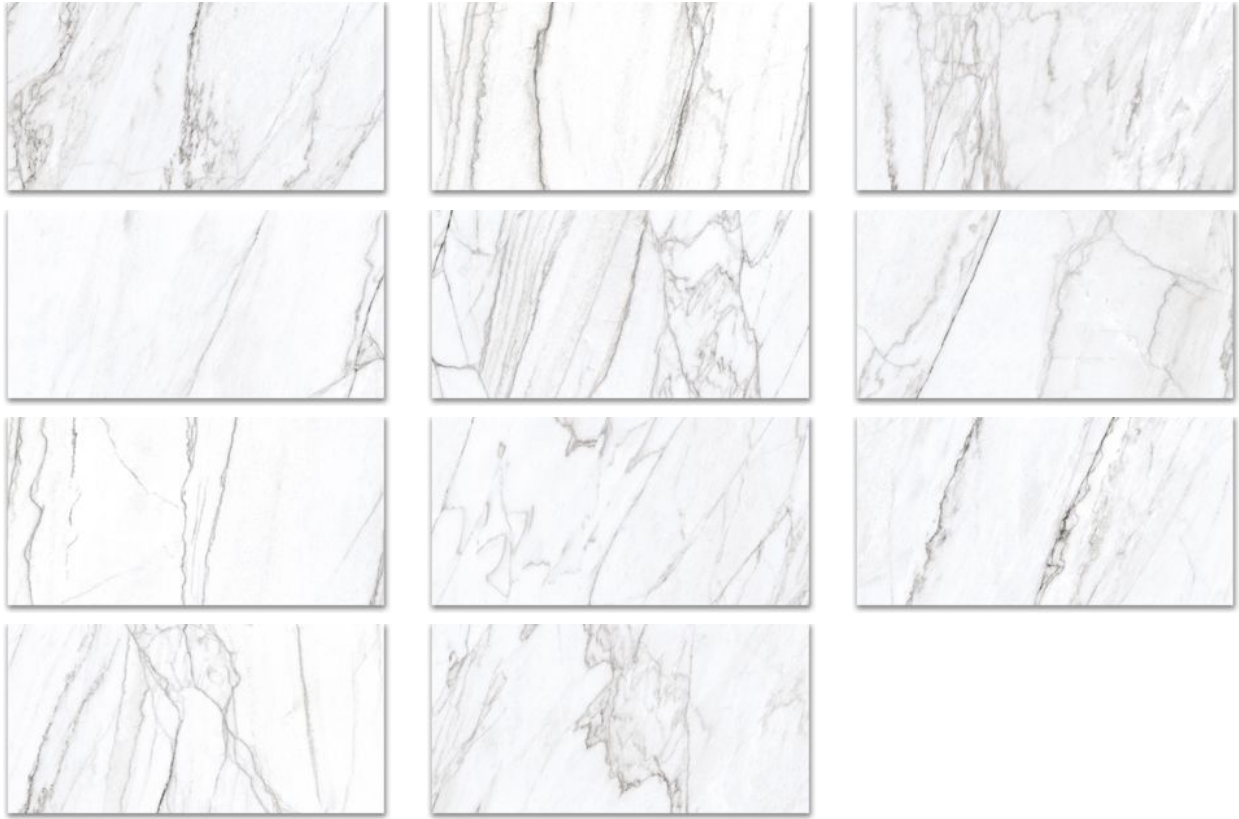

GRAMERCY

KITCHEN AND BATH

PRODUCT

12X24 POLISHED GLAMOUR WHITE

Tile | 12"x24" | Porcelain

GRAPHIC VARIETY

TECHNICAL DATA

CODE: QUMY-GL-1P

NAME: 12X24 Polished Glamour White

SERIES: Mystique

SIZE: 12"x24"

FINISH: Polished

LOOK: Marble Look

CHEMICAL RESISTANCE (APH): Not Affected

EDGE: Rectified

FAMILY: Tile

FROST RESISTANCE: Yes

PEI: 4

SHADE VARIATION: V4

STAIN RESISTANCE (APH): Not Affected

STYLE: Contemporary

SUITABLE FOR: Indoor|Shower

TYPOLOGY: Porcelain

THICKNESS (APH): 10 mm