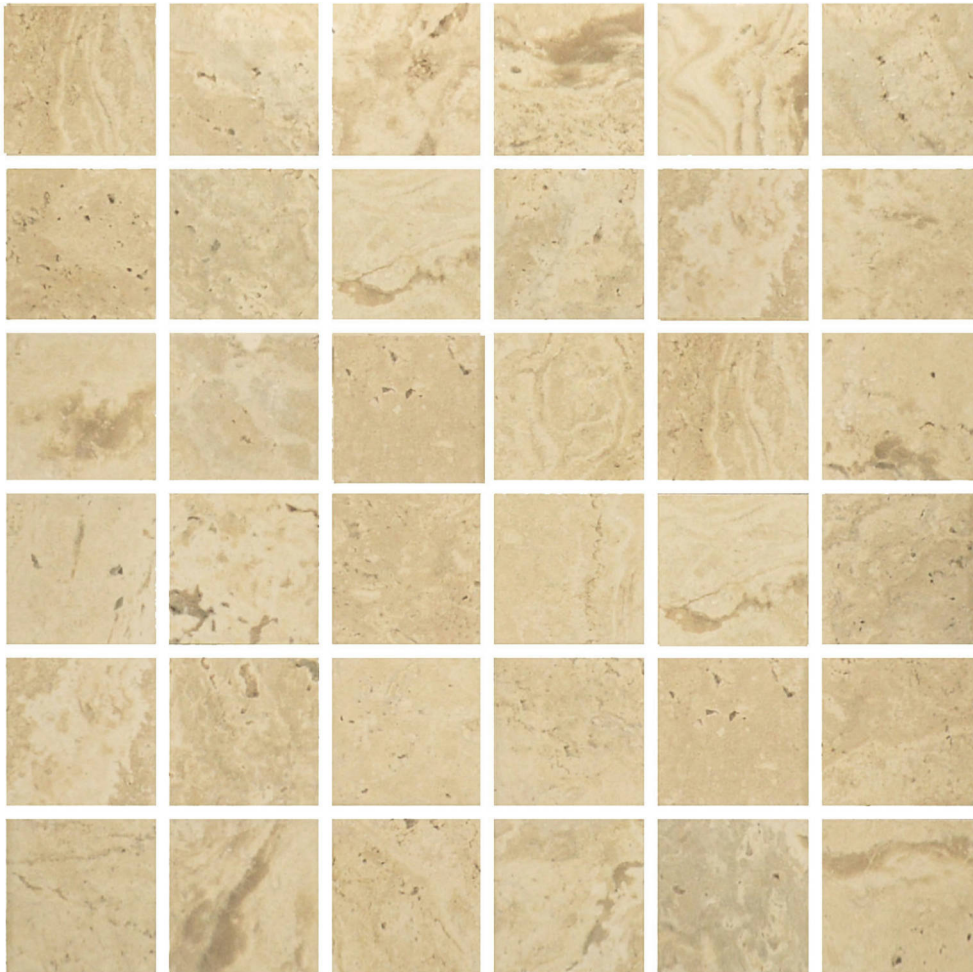

GRAMERCY

KITCHEN AND BATH

PRODUCT

SAND 2X2 MOSAIC

Tile | 12"x12" | Porcelain

GRAPHIC VARIETY

TECHNICAL DATA

CODE: AC63-464
NAME: Sand 2X2 Mosaic
SERIES: Antico
SIZE: 12"x12"
FINISH: Satin
LOOK: Stone Look
FAMILY: Tile
FROST RESISTANCE: Yes
MOSAIC CHIP SIZE: 2"x2"
PEI: 4
STYLE: Contemporary
SUITABLE FOR: Backsplash|Indoor|Outdoor|Pool|Shower
TYPOLOGY: Porcelain
TYPE OF PIECE: Mosaic
USE: Floor and Wall
NOTES: Number Of Rows Per Sheet = 6