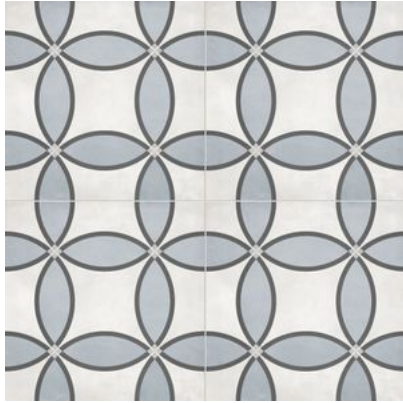

PRODUCTS

Form 8x8 Tide Zenith
8"x8" | Pressed Glazed Porcelain