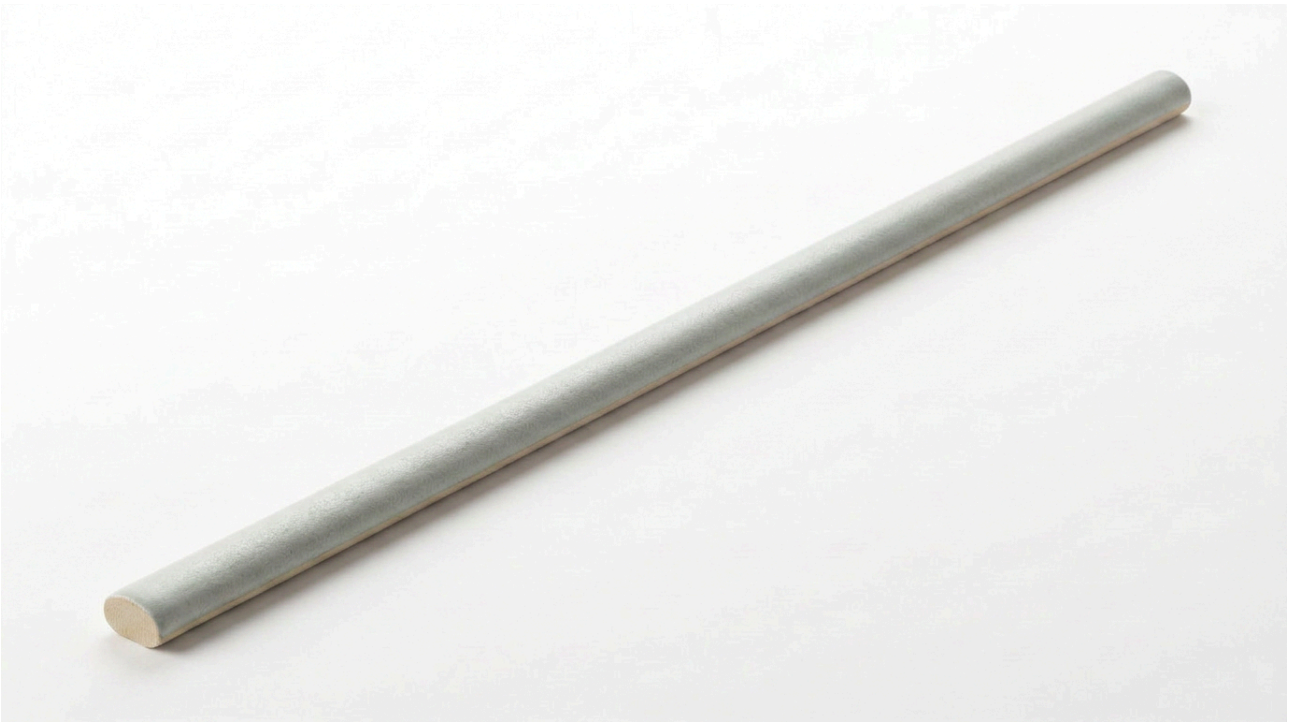

## PRODUCT

### ARUBA STEEL MATT .39X9 TRIM

---

Tile | .39"x9" | Porcelain

**TECHNICAL DATA**

CODE: QUAU-ST-SBM  
NAME: Aruba Steel Matt .39x9 Trim  
SERIES: Aruba  
SIZE: .39"x9"  
FINISH: Matt  
LOOK: Subway Tile  
FAMILY: Tile  
FROST RESISTANCE: Yes  
PEI: 4  
STYLE: Contemporary  
SUITABLE FOR: Indoor| Outdoor| Pool| Backsplash| Shower  
TYPOLOGY: Porcelain  
TYPE OF PIECE: Trim  
USE: Floor and Wall