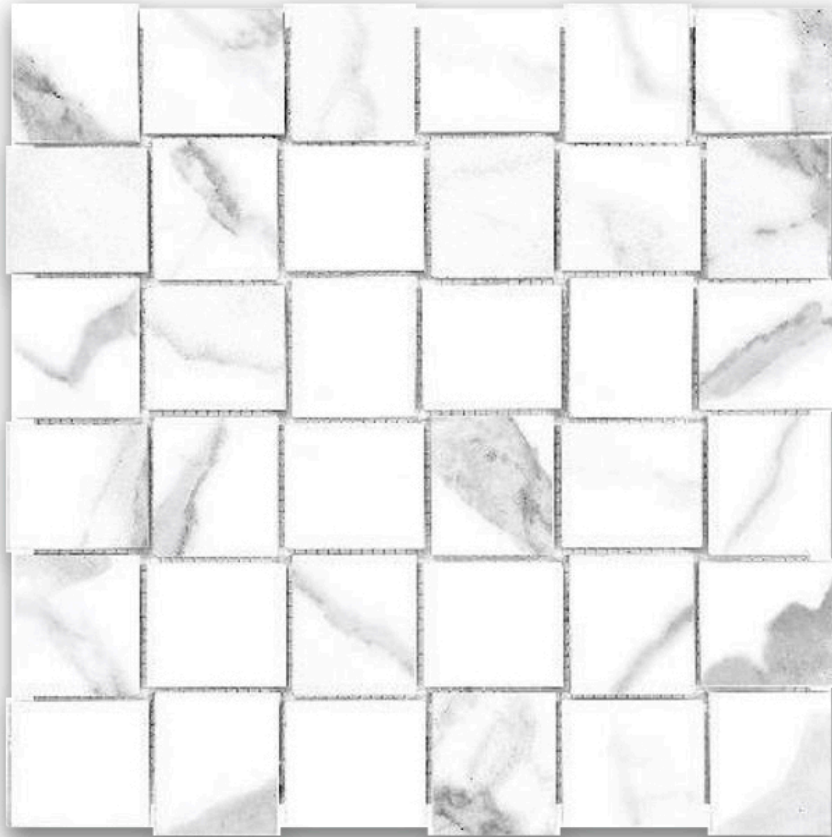

GRAMERCY

KITCHEN AND BATH

PRODUCT

MATTE 2X2 LOVE BASKETWEAVE MOSAIC

Tile | 12"x12" | Porcelain

TECHNICAL DATA

CODE: QUAD-LO-M1N
NAME: Matte 2X2 Love Basketweave Mosaic
SERIES: Ardor
SIZE: 12"x12"
FINISH: Matt
LOOK: Marble Look
EDGE: Rectified
FAMILY: Tile
FROST RESISTANCE: Yes
MOSAIC CHIP SIZE: 2"x2"
STYLE: Contemporary
SUITABLE FOR: Backsplash|Indoor
TYPOLOGY: Porcelain
TYPE OF PIECE: Mosaic
USE: Floor and Wall