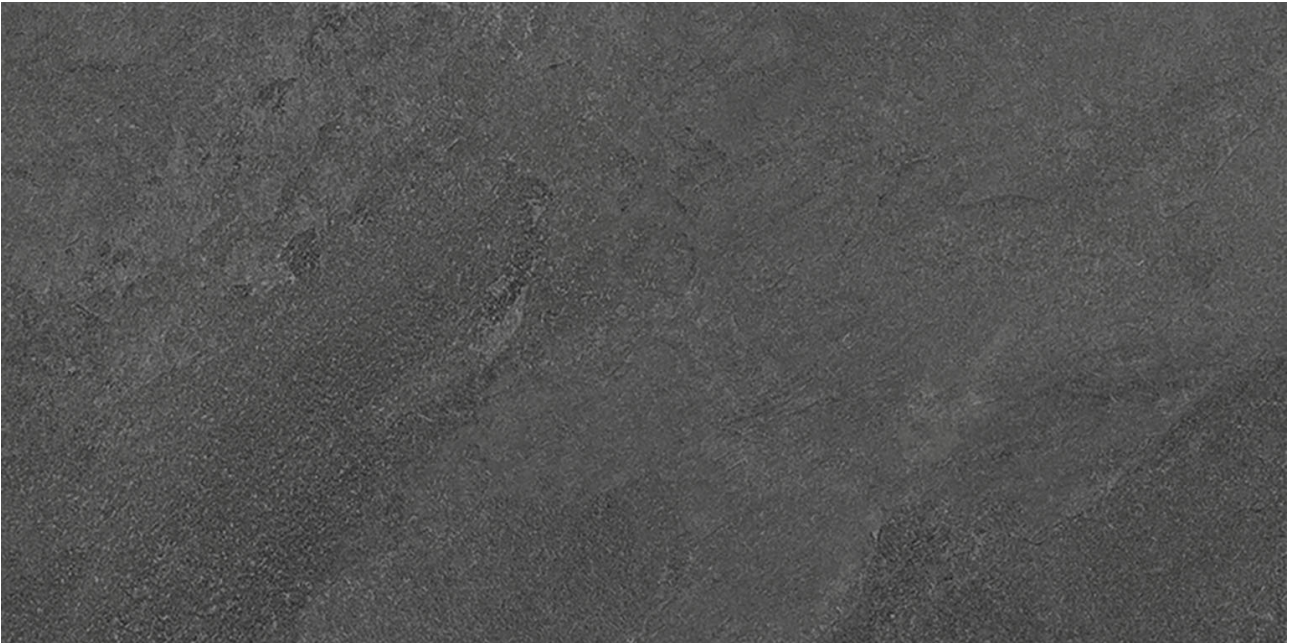

GRAMERCY

KITCHEN AND BATH

PRODUCT
DETROIT DARK GREY 24X48

Tile | 24"x48" | Porcelain

GRAPHIC VARIETY

ROOM SCENES

TECHNICAL DATA

CODE: QUME-DE-2N
NAME: Detroit Dark Grey 24x48
SERIES: Metro
SIZE: 24"x48"
FINISH: Matt
LOOK: Stone Look
EDGE: Rectified
FAMILY: Tile
FROST RESISTANCE: Yes
PEI: 4
STYLE: Contemporary
SUITABLE FOR: Indoor|Shower
TYPOLOGY: Porcelain
TYPE OF PIECE: Field Tile
USE: Floor and Wall