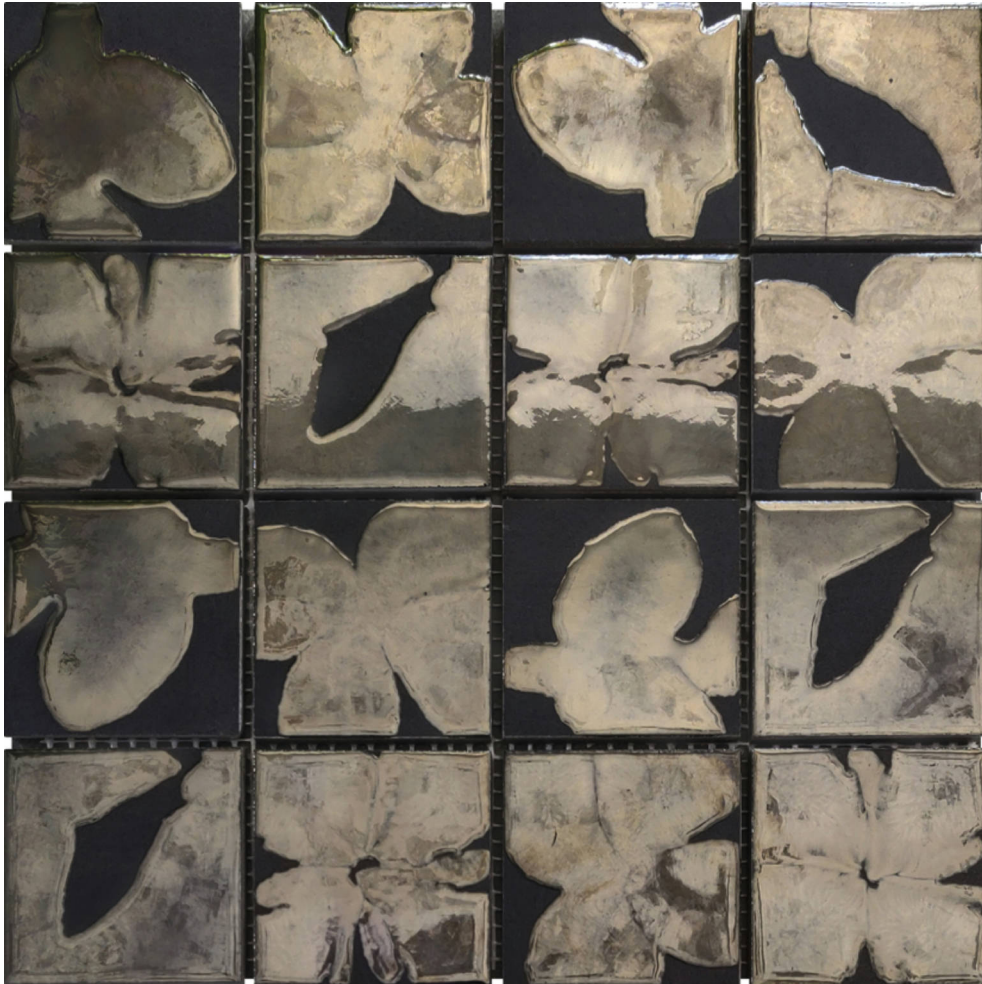

### 3"x3" FLOWERS GLAZED CERAMIC

---

Mosaic and Decorative Tile | 11.8"x11.8" | Glazed Ceramic

**ROOM SCENES**

**TECHNICAL DATA**

CODE: RVCHAWC004  
NAME: 3\"X3\" Flowers Glazed Ceramic  
SERIES: Chelsea Collection  
SIZE: 11.8\"x11.8\"  
LOOK: Multi-Look Mosaics  
FAMILY: Mosaic and Decorative Tile  
MOSAIC CHIP SIZE: 3\"x3\"  
SUITABLE FOR: Backsplash|Indoor|Outdoor|Shower|Pool  
TYPOLOGY: Glazed Ceramic  
TYPE OF PIECE: Mosaic  
USE: Floor and Wall