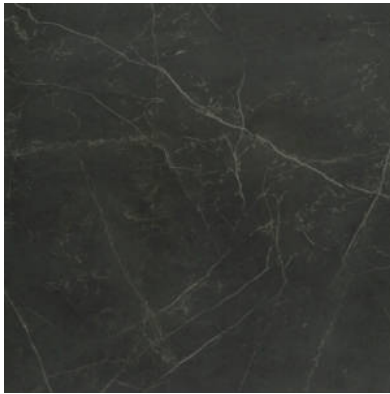

### TIVOLI NERO HONED 32X32

---

Tile | 32"x32" | Glazed Porcelain

**GRAPHIC VARIETY**

**TECHNICAL DATA**

CODE: QULX-TI-5HN3  
NAME: Tivoli Nero Honed 32X32  
SERIES: Luxury  
SIZE: 32"x32"  
FINISH: Matt  
LOOK: Marble Look  
EDGE: Rectified  
FAMILY: Tile  
FROST RESISTANCE: Yes  
PEI: 4  
STYLE: Contemporary  
SUITABLE FOR: Indoor|Shower  
TYPOLOGY: Glazed Porcelain  
TYPE OF PIECE: Field Tile  
USE: Floor and Wall