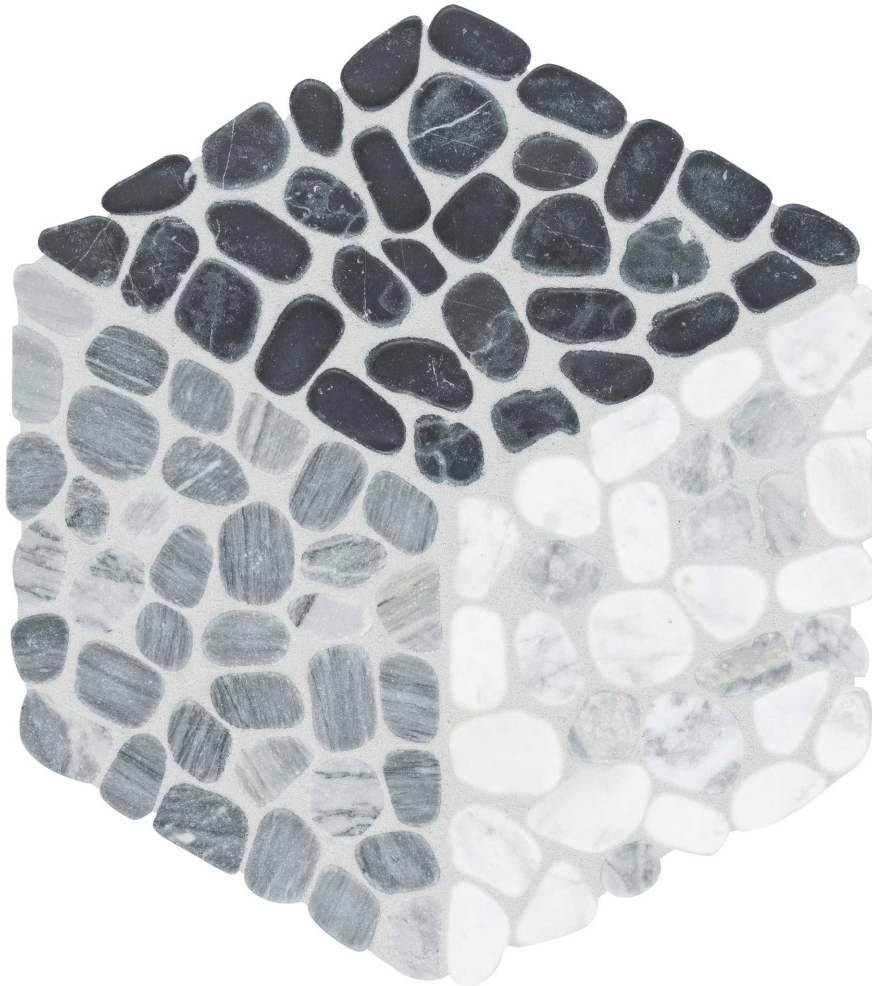

GRAMERCY

KITCHEN AND BATH

PRODUCT

CABANA GALAXY NODE PEBBLE

Stone | 10.2"×11.8" | Marble

ROOM SCENES

TECHNICAL DATA

CODE: AS5001-04440

NAME: Cabana Galaxy Node Pebble

SERIES: Cabana

SIZE: 10.2"×11.8"

FINISH: Tumbled

FAMILY: Stone

SUITABLE FOR: Indoor|Shower

TPOLOGY: Marble

TYPE OF PIECE: Mosaic