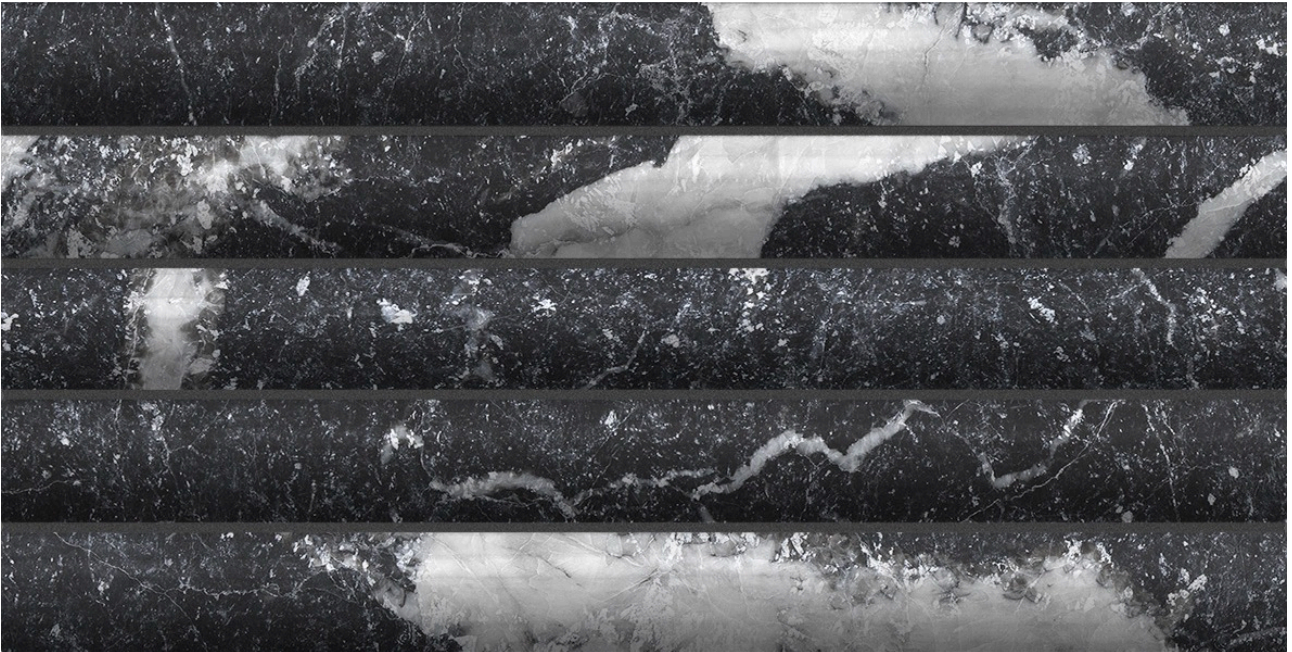

### OBSESSION 5X10 NERO

---

Tile | 5"x10" | Glazed Porcelain

**ROOM SCENES**

**TECHNICAL DATA**

CODE: QUOB-NE-2  
NAME: Obsession 5x10 Nero  
SERIES: Obsession  
SIZE: 5"x10"  
FINISH: Matt  
LOOK: Marble Look  
BREAKING STRENGTH (APH):  $\geq 1300$  N  
CHEMICAL RESISTANCE (APH): GA GLA GHA  
DCOF (APH):  $> 0.42$   
FAMILY: Tile  
FROST RESISTANCE: Yes  
MOHS (APH): 6  
PEI: 3  
R VALUE (APH): R9  
SHADE VARIATION: V1  
STAIN RESISTANCE (APH): 5  
STYLE: Classic  
SUITABLE FOR: Backsplash|Indoor|Shower  
TYPOLOGY: Glazed Porcelain  
THICKNESS (APH): 9 mm  
TYPE OF PIECE: Field Tile  
USE: Wall only  
NOTES: 32 graphic variations