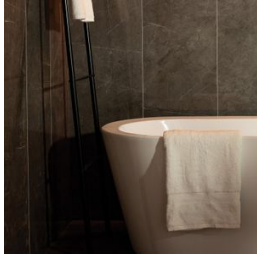

### CARPANTIAN GLOSS WALL

---

Stone Look | | SPC

**PRODUCTS**

**Carpantian Gloss Wall Panel  
48x120**  
48"x120" | SPC

**Carpantian Gloss Wall Panel 24x48**  
24"x48" | SPC

**Carpantian Gloss Shower Bench 26x18.63x3**  
26"x18.63"x3" | SPC