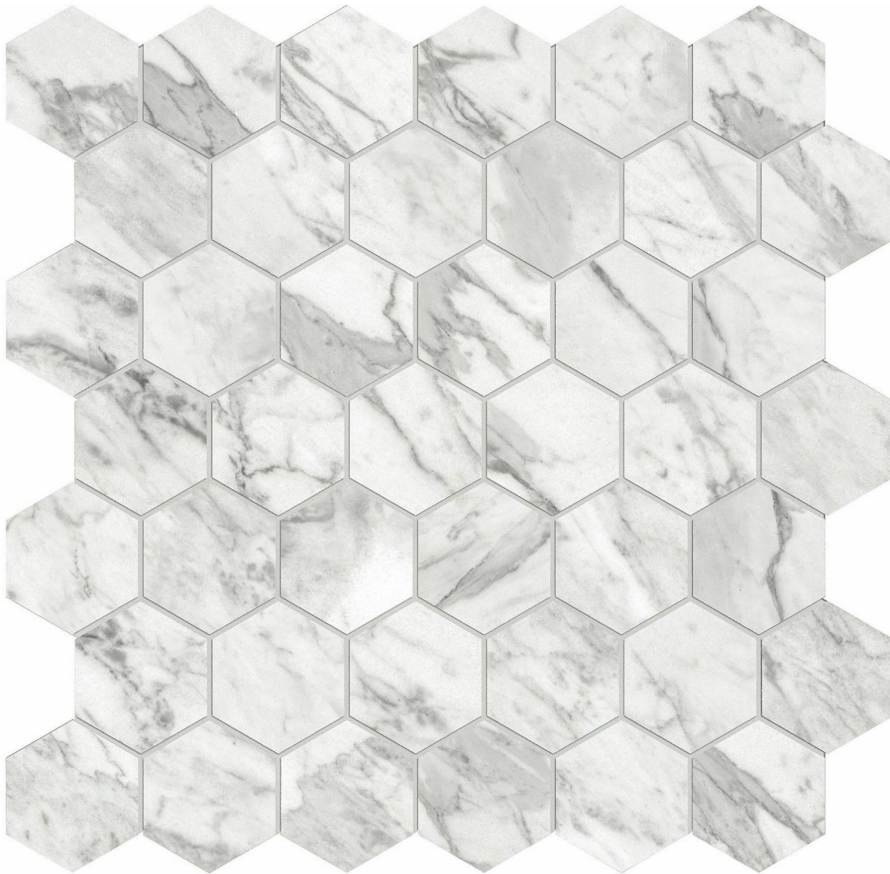

GRAMERCY

KITCHEN AND BATH

PRODUCT

MILANO STATUARIO HONED 2

Tile | 12"x13" | Glazed Porcelain

GRAPHIC VARIETY

TECHNICAL DATA

CODE: QULX-MI-M2HN

NAME: Milano Statuario Honed 2

SERIES: Luxury

SIZE: 12"x13"

FINISH: Matt

LOOK: Marble Look

EDGE: Rectified

FAMILY: Tile

STYLE: Contemporary

SUITABLE FOR: Backsplash|Indoor|Shower

TYPOLOGY: Glazed Porcelain

TYPE OF PIECE: Mosaic

USE: Floor and Wall

PACKING

| Size | Product type | BOX | | | PALLET | | |
|---------|--------------|-----|------|----|--------|------|----|
| | | pcs | sqft | lb | boxes | sqft | lb |
| 12"x13" | Mosaic | 10 | 9.69 | | 45 | | |