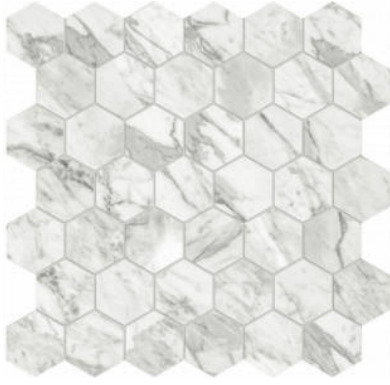

GRAMERCY

KITCHEN AND BATH

PRODUCT

MILANO STATUARIO HONED 2

Tile | 12"x13" | Glazed Porcelain

GRAPHIC VARIETY

TECHNICAL DATA

CODE: QULX-MI-M2HN

NAME: Milano Statuario Honed 2

SERIES: Luxury

SIZE: 12"x13"

FINISH: Matt

LOOK: Marble Look

EDGE: Rectified

FAMILY: Tile

STYLE: Contemporary

SUITABLE FOR: Backsplash|Indoor|Shower

TYPOLOGY: Glazed Porcelain

TYPE OF PIECE: Mosaic

USE: Floor and Wall

PACKING

| Size | Product type | BOX | | | PALLET | | |
|---------|--------------|-----|------|----|--------|------|----|
| | | pcs | sqft | lb | boxes | sqft | lb |
| 12"x13" | Mosaic | 10 | 9.69 | | 45 | | |