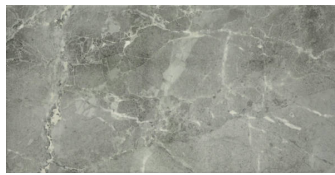

10X20 Carbon
10"x20" | Glazed Porcelain