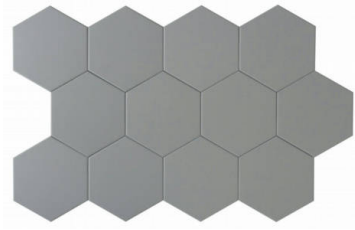

GRAMERCY

KITCHEN AND BATH

SERIES

VIDA

Mono-color | | Porcelain

PRODUCTS

Vida 5.5X6.3" Black Hexagon
5.5"x6.3" | Porcelain

Vida 5.5X6.3" Grey Hexagon
5.5"x6.3" | Porcelain

Vida 5.5X6.3" Pearl Hexagon
5.5"x6.3" | Porcelain

Vida 5.5X6.3" White Hexagon
5.5"x6.3" | Porcelain

ROOM SCENES

Size	Product type	BOX			PALLET		
		pcs	sqft	lb	boxes	sqft	lb
5.5"x6.3"							

WARNING The information contained in this packing list is for guidance only, the contents of the packing may vary. Please consult our sales representatives for an exact list.