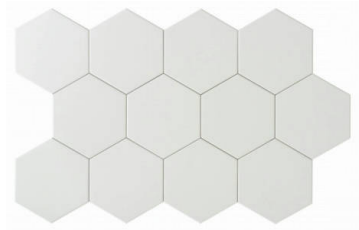

GRAMERCY

KITCHEN AND BATH

SERIES

VIDA

Mono-color | | Porcelain

PRODUCTS

Vida 5.5X6.3" Black Hexagon
5.5"x6.3" | Porcelain

Vida 5.5X6.3" Grey Hexagon
5.5"x6.3" | Porcelain

Vida 5.5X6.3" Pearl Hexagon
5.5"x6.3" | Porcelain

Vida 5.5X6.3" White Hexagon
5.5"x6.3" | Porcelain

ROOM SCENES

Size	Product type	BOX			PALLET		
		pcs	sqft	lb	boxes	sqft	lb
5.5"x6.3"							

WARNING The information contained in this packing list is for guidance only, the contents of the packing may vary. Please consult our sales representatives for an exact list.