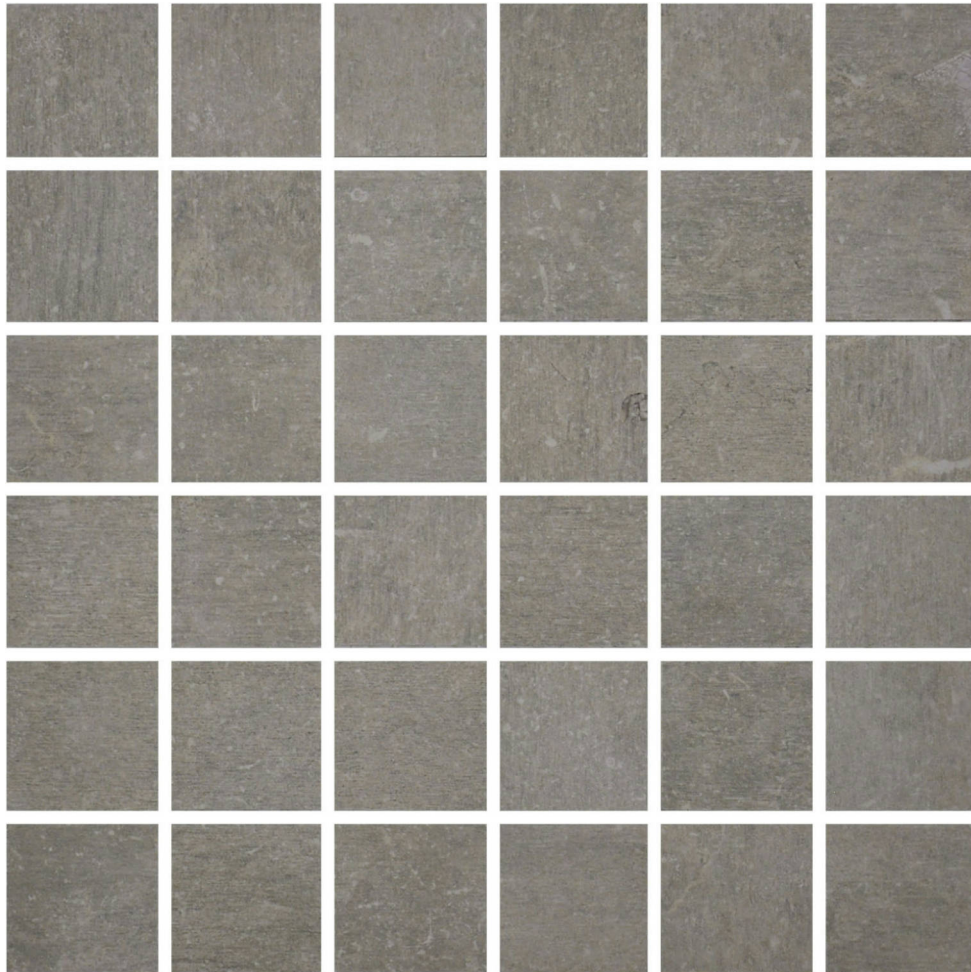

GRAMERCY

KITCHEN AND BATH

PRODUCT

MICA 2X2 MOSAIC

Tile | 12"x12" | Glazed Porcelain

GRAPHIC VARIETY

TECHNICAL DATA

CODE: QUPO-MI-M
NAME: Mica 2X2 Mosaic
SERIES: Portland
SIZE: 12"x12"
FINISH: Matt
LOOK: Concrete
FAMILY: Tile
FROST RESISTANCE: Yes
MOSAIC CHIP SIZE: 2"x2"
SHADE VARIATION: V3
STYLE: Contemporary
SUITABLE FOR: Indoor
TYPOLOGY: Glazed Porcelain
TYPE OF PIECE: Mosaic
USE: Floor and Wall