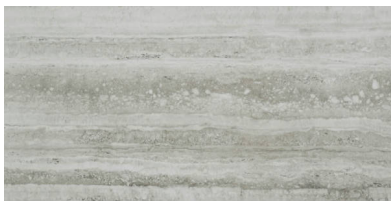

GRAMERCY

KITCHEN AND BATH

PRODUCT

TREISTE TRAVERTINI POLISHED 12X24

Tile | 12"x24" | Glazed Porcelain

GRAPHIC VARIETY

TECHNICAL DATA

CODE: QULX-TR-2P
NAME: Treiste Travertini Polished 12X24
SERIES: Luxury
SIZE: 12"x24"
FINISH: Polished
LOOK: Marble Look
EDGE: Rectified
FAMILY: Tile
FROST RESISTANCE: Yes
PEI: 4
STYLE: Contemporary
SUITABLE FOR: Indoor, Shower
TYPOLOGY: Glazed Porcelain
TYPE OF PIECE: Field Tile
USE: Floor and Wall