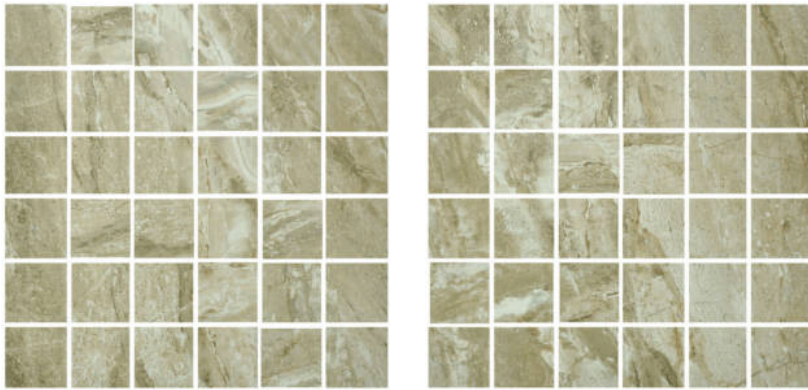

GRAMERCY

KITCHEN AND BATH

PRODUCT

CONGO 2X2 MOSAIC

Tile | 12"x12" | Porcelain

GRAPHIC VARIETY

TECHNICAL DATA

CODE: QURI-CO-2X2
NAME: Congo 2X2 Mosaic
SERIES: River Series
SIZE: 12"x12"
FINISH: Matt
LOOK: Marble Look
FAMILY: Tile
FROST RESISTANCE: Yes
MOSAIC CHIP SIZE: 2"x2"
STYLE: Classic
SUITABLE FOR: Backsplash
TYPOLOGY: Porcelain
TYPE OF PIECE: Mosaic
USE: Floor and Wall