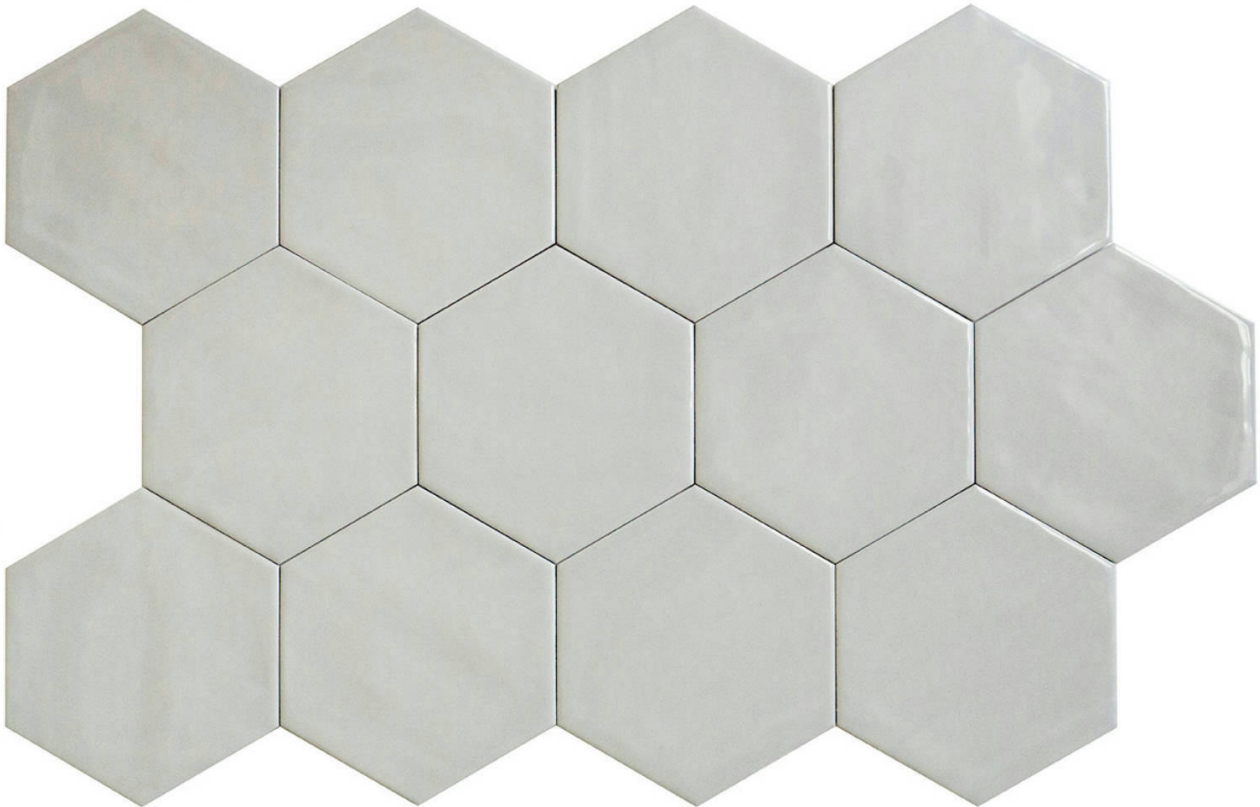

GRAMERCY

KITCHEN AND BATH

PRODUCT

RONDA 5.5X6.3" PEARL HEXAGON

Tile | 5.5"x6.3" | Porcelain

TECHNICAL DATA

CODE: QURN-PE-1
NAME: Ronda 5.5X6.3" Pearl Hexagon
SERIES: Ronda
SIZE: 5.5"x6.3"
FINISH: Gloss
LOOK: Hand-crafted
FAMILY: Tile
FROST RESISTANCE: Yes
PEI: 3
SHADE VARIATION: V1
STYLE: Traditional
SUITABLE FOR: Backsplash|Indoor|Outdoor|Pool|Shower
TYPOLOGY: Porcelain
TYPE OF PIECE: Field Tile
USE: Floor and Wall