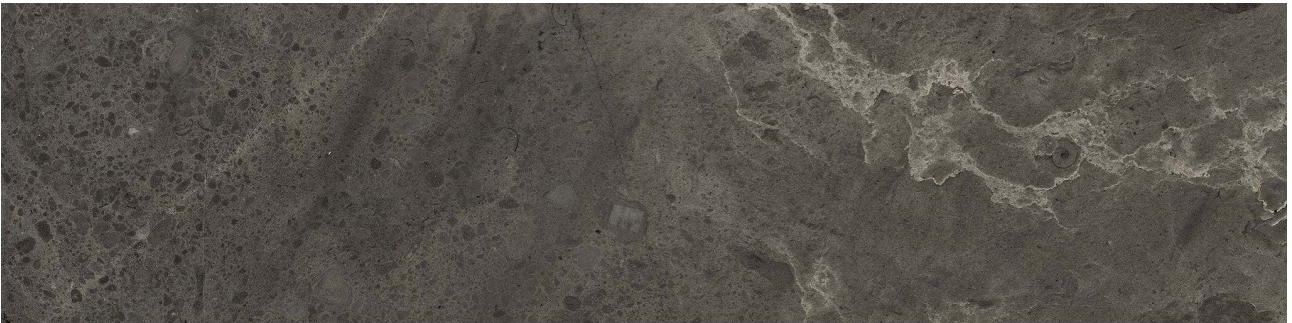

### FLORENCE 3X12 CARBON MATTE BULLNOSE

---

Tile | 3"x12" | Glazed Porcelain

**GRAPHIC VARIETY**

**TECHNICAL DATA**

CODE: QUFC-CA-SB  
NAME: Florence 3x12 Carbon Matte Bullnose  
SERIES: Florence  
SIZE: 3"x12"  
FINISH: Matt  
LOOK: Marble Look  
BREAKING STRENGTH (APH): >350 - >1600  
CHEMICAL RESISTANCE (APH): CLASS A  
DCOF (APH): MATTE  $\geq 0.60$   
FAMILY: Tile  
FROST RESISTANCE: Yes  
PEI: 4  
R VALUE (APH): MATTE R10  
SHADE VARIATION: V3  
STAIN RESISTANCE (APH): CLASS A & 5  
STYLE: Contemporary  
SUITABLE FOR: Indoor| Outdoor| Pool| Backsplash| Shower  
TYPOLOGY: Glazed Porcelain  
THICKNESS (APH): 8.4 mm  
TYPE OF PIECE: Bullnose  
USE: Floor and Wall