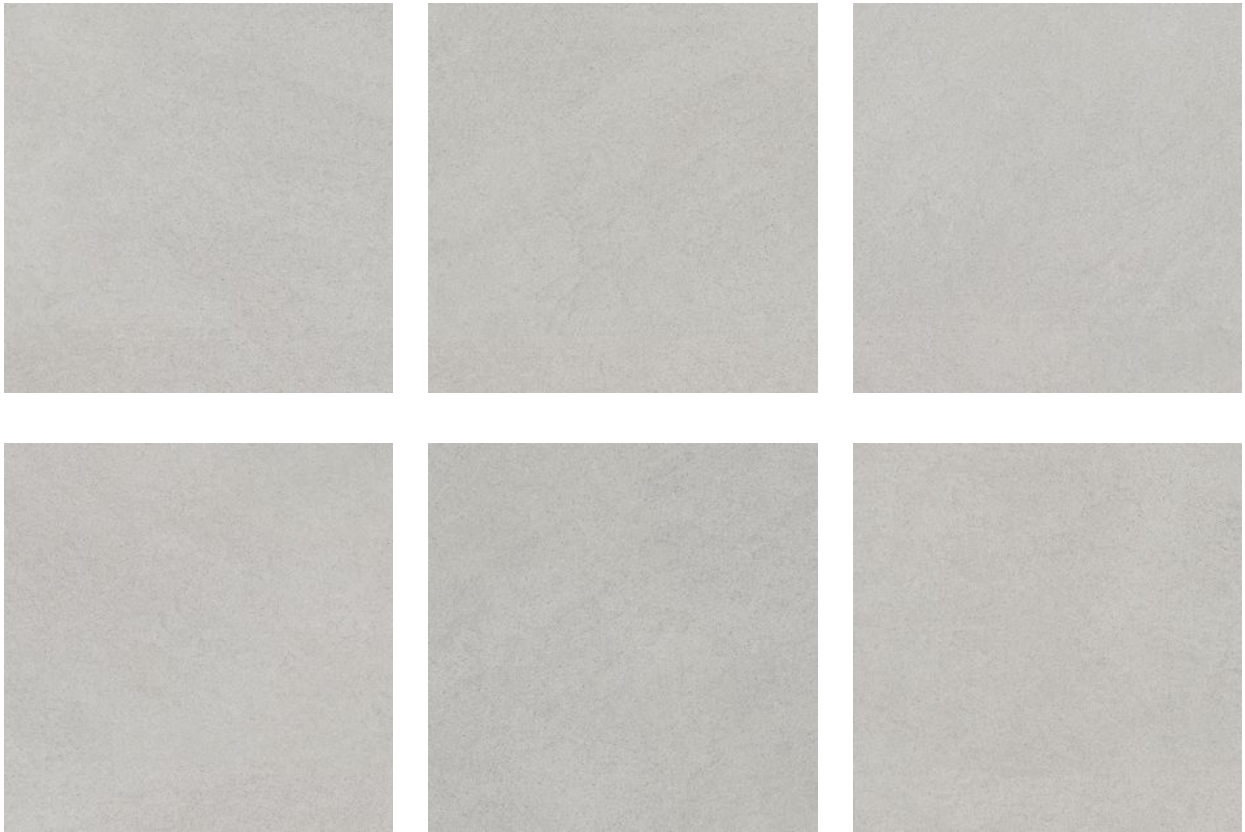

GRAMERCY

KITCHEN AND BATH

PRODUCT

CONCORD 13X13F FOG MATTE

Tile | 13"x13" | Pressed Glazed Porcelain

GRAPHIC VARIETY

ROOM SCENES

TECHNICAL DATA

CODE: QUCN-FO-1
NAME: Concord 13X13F Fog Matte
SERIES: Concord
SIZE: 13"x13"
FINISH: Matt
LOOK: Stone Look
BREAKING STRENGTH (APH): >350 - >1600
CHEMICAL RESISTANCE (APH): CLASS A
DCOF (APH): MATTE ≥ 0.65
FAMILY: Tile
FROST RESISTANCE: Yes
PEI: 4
R VALUE (APH): MATTE R10
SHADE VARIATION: V3
STAIN RESISTANCE (APH): CLASS A & 5
STYLE: Contemporary
SUITABLE FOR: Indoor, Outdoor, Pool, Backsplash, Shower
TYPOLOGY: Pressed Glazed Porcelain
THICKNESS (APH): 7.6 mm
TYPE OF PIECE: Field Tile
USE: Floor and Wall