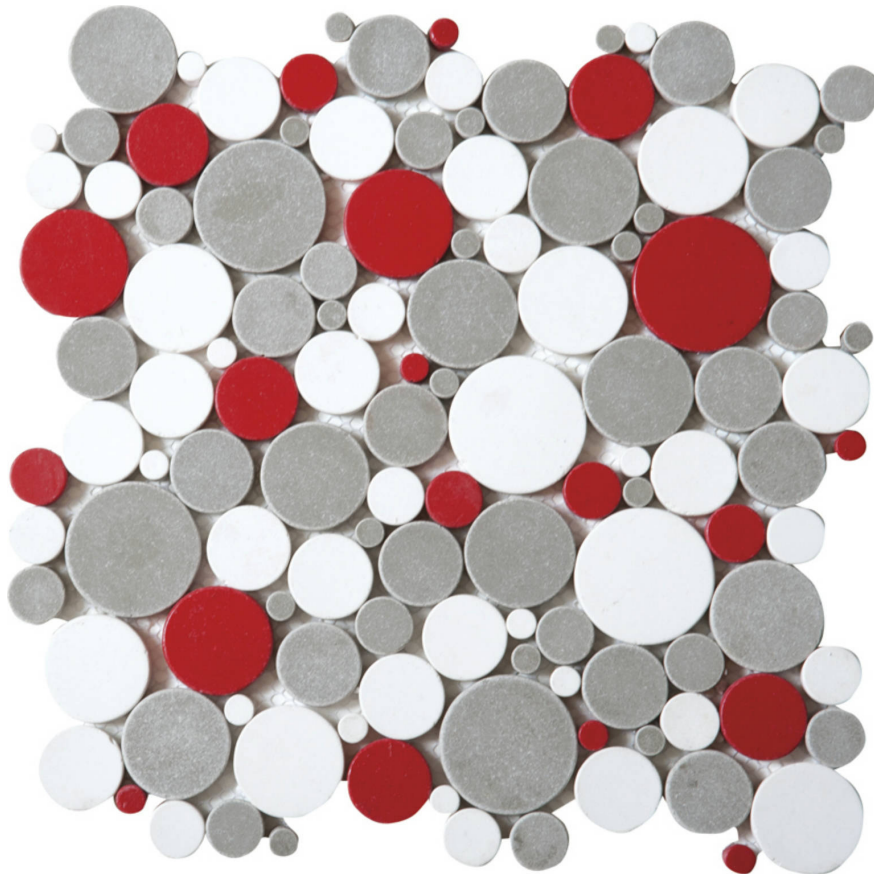

GRAMERCY

KITCHEN AND BATH

PRODUCT

WHITE GREY RED PENNY ROUNDS INTERLOCKING MOSAIC

Mosaic and Decorative Tile | 12"x12" |

TECHNICAL DATA

CODE: RVCHAWP022

NAME: White Grey Red Penny Rounds Interlocking Mosaic

SERIES: Chelsea Collection

SIZE: 12"x12"

LOOK: Multi-Look Mosaics

FAMILY: Mosaic and Decorative Tile

SUITABLE FOR: Backsplash, Indoor, Shower

TYPE OF PIECE: Mosaic

USE: Floor and Wall

PACKING