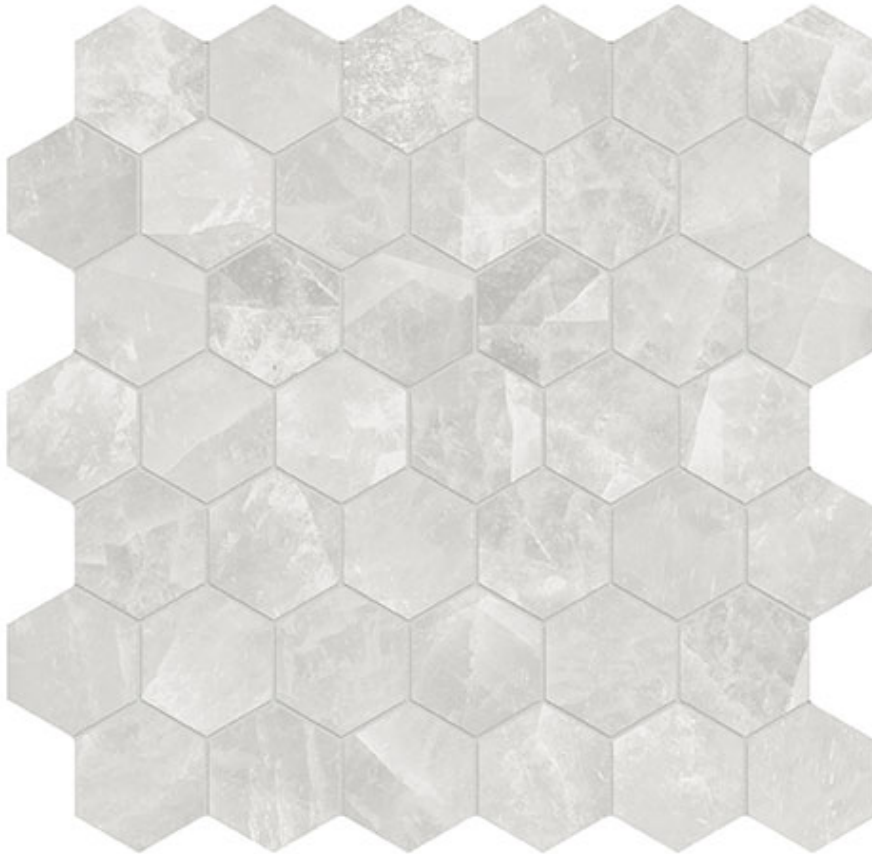

GRAMERCY

KITCHEN AND BATH

PRODUCT

ROYAL STONWORKS 2\'' CRYSTAL LUXE HEX

Tile | 12"x12" | Porcelain

TECHNICAL DATA

CODE: QUSW-CL-HX
NAME: Royal Stoneworks 2" Crystal Luxe Hex
SERIES: Royal Stoneworks
SIZE: 12"x12"
FINISH: Honed
LOOK: Stone Look
FAMILY: Tile
MOSAIC CHIP SIZE: 2"x2"
SHADE VARIATION: V2
STYLE: Contemporary
SUITABLE FOR: Indoor|Shower
TYPOLOGY: Porcelain
TYPE OF PIECE: Mosaic
USE: Floor and Wall