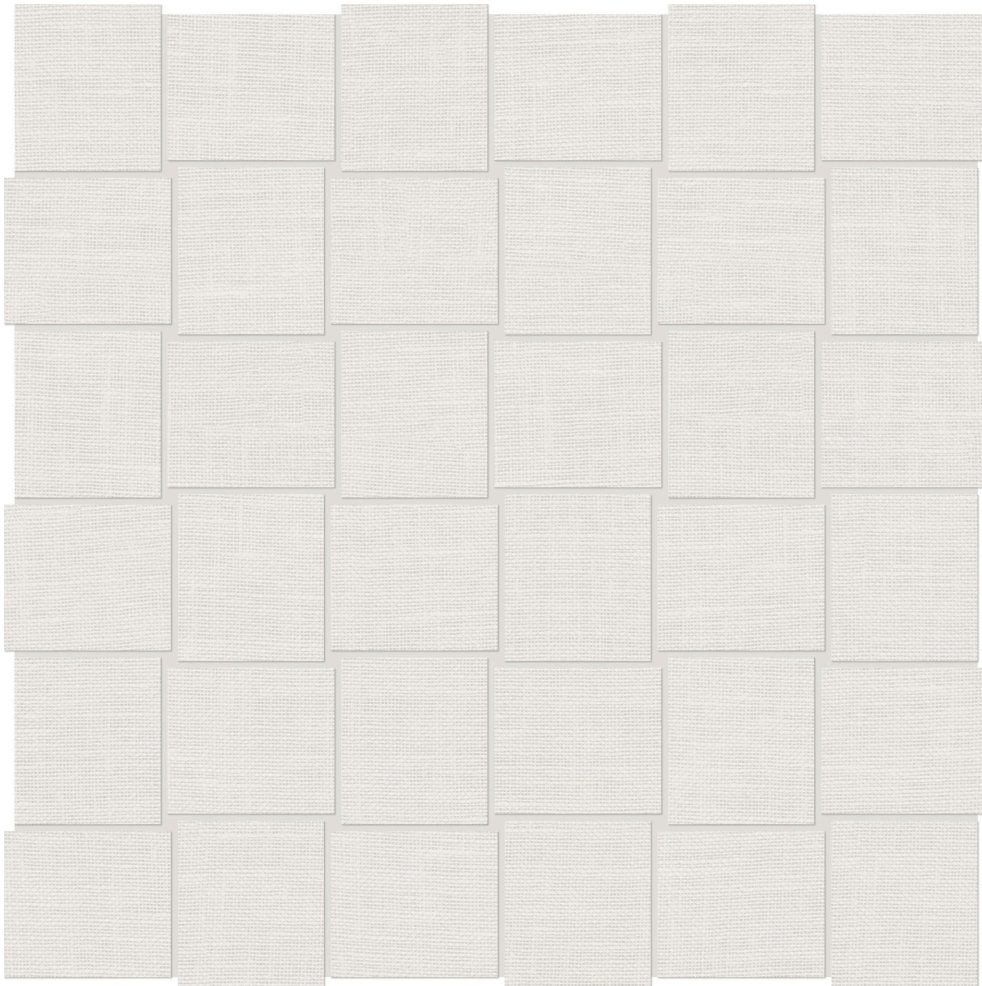

### FABRIKA 2X2 BASKETWEAVE HAMPTON LACE MATTE

---

Tile | 12"x12" | Porcelain

**TECHNICAL DATA**

CODE: QUFA-HA-2X2N  
NAME: Fabrika 2X2 Basketweave Hampton Lace Matte  
SERIES: Fabrika  
SIZE: 12"x12"  
FINISH: Matt  
LOOK: Textured Look  
FAMILY: Tile  
FROST RESISTANCE: Yes  
MOSAIC CHIP SIZE: 2"x2"  
SHADE VARIATION: V1  
STYLE: Contemporary  
SUITABLE FOR: Backsplash| Indoor | Shower  
TYPOLOGY: Porcelain  
TYPE OF PIECE: Mosaic  
USE: Floor and Wall